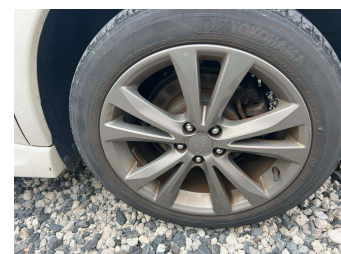

2013 Subaru LEGACY TOURING WAGON 2.5I B

Purchase Price **$11,990**

Includes GST
Excludes on-road costs of $550

Finance may be available on this vehicle. Ask one of our friendly staff for more information.

Gain peace of mind with Mechanical Breakdown Insurance. **Ask us how.**

Top features

None Listed

Body Style
5 door, Station Wagon

Odometer
109,410 km

Engine
2500 cc, Internal Combustion

Fuel Type
Petrol

Transmission
Automatic, 4WD

Wheels
-

VIN
7AT0GF0BX24022308

Interior
Black

Safety

Based on 2023 UCSR rating for 09-14 models

Reg No.
-

Ext Colour
Pearl

History
-

Seats
5 seats, Fabric

CO2 Emissions
★★★★☆
181 grams/km

Energy Economy
★★☆☆☆
Annual fuel cost of $3,020
7.7L per 100km

Cost per year is an estimate based on petrol price of $2.80 per litre and an average distance of 14000 km. Emissions and Energy Economy figures standardised to 3P WLTP.

Stock ID: 4721