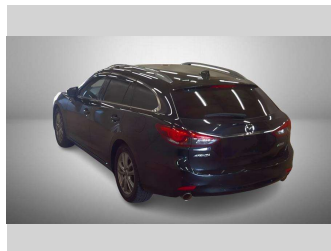

2019 Mazda Atenza Wagon 25S L PACKAGE

Purchase Price **\$26,990**

Includes GST
Excludes on-road costs of \$550

Finance may be available on this vehicle. Ask one of our friendly staff for more information.

Gain peace of mind with Mechanical Breakdown Insurance. **Ask us how.**

Top features

None Listed

Body Style
5 door, Station Wagon

Odometer
72,000 km

Engine
2500 cc

Fuel Type
Petrol

Transmission
Automatic