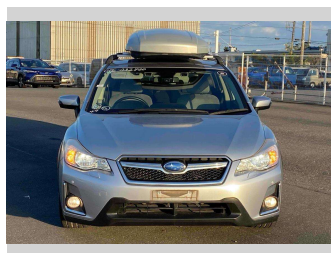

2016 Subaru XV HYBRID 2.0i-L EYESIGHT

Purchase Price

\$17,990

Includes GST
Excludes on-road costs of \$550

Finance may be available on this vehicle. Ask one of our friendly staff for more information.

Gain peace of mind with Mechanical Breakdown Insurance. **Ask us how.**

Top features

- » Air Con
- » Auto Lights
- » CD Player
- » ESC
- » Paddle Shift
- » Radio
- » Smart Key

Body Style

5 door, Station Wagon

Odometer

85,128 km

Engine

2000 cc, Internal Combustion