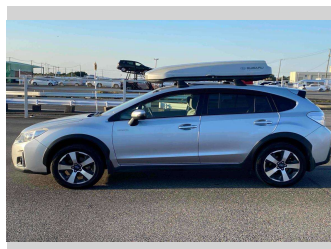

2016 Subaru XV HYBRID 2.0i-L EYESIGHT

Purchase Price

\$17,990

Includes GST
Excludes on-road costs of \$550

Finance may be available on this vehicle. Ask one of our friendly staff for more information.

Gain peace of mind with Mechanical Breakdown Insurance. **Ask us how.**

Top features

- » Air Con
- » Auto Lights
- » CD Player
- » ESC
- » Paddle Shift
- » Radio
- » Smart Key

Body Style

5 door, Station Wagon

Odometer

85,128 km

Engine

2000 cc, Internal Combustion