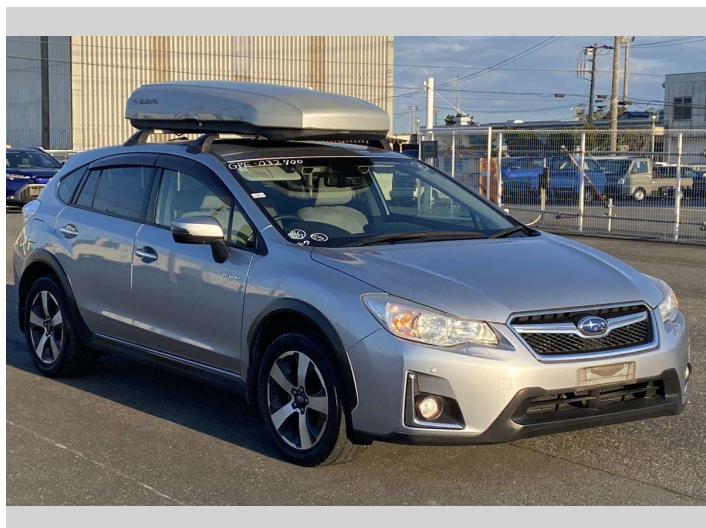

2016 Subaru XV HYBRID 2.0i-L EYESIGHT

Purchase Price

\$17,990

Includes GST
Excludes on-road costs of \$550

Finance may be available on this vehicle. Ask one of our friendly staff for more information.

Gain peace of mind with Mechanical Breakdown Insurance. **Ask us how.**

Top features

- » Air Con
- » Auto Lights
- » CD Player
- » ESC
- » Paddle Shift
- » Radio
- » Smart Key

Body Style

5 door, Station Wagon

Odometer

85,128 km

Engine

2000 cc, Internal Combustion

Fuel Type

Hybrid

Transmission

Automatic, 4WD

Wheels

-

VIN

-