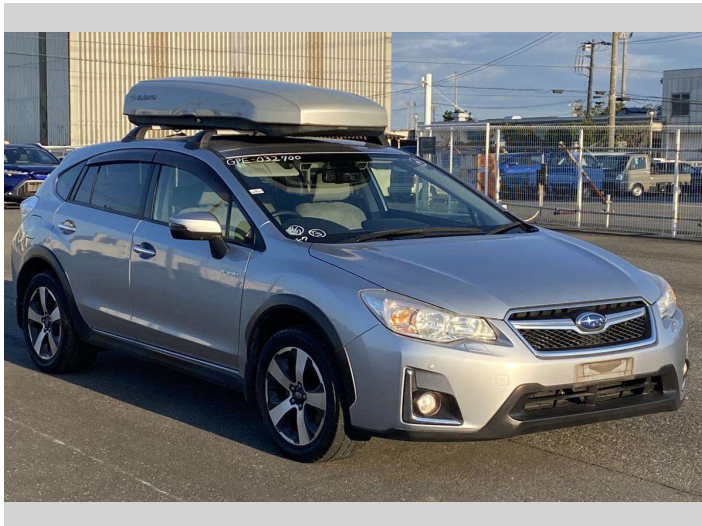

2016 Subaru XV HYBRID 2.0i-L EYESIGHT

Purchase Price

\$17,990

Includes GST
Excludes on-road costs of \$550

Finance may be available on this vehicle. Ask one of our friendly staff for more information.

Gain peace of mind with Mechanical Breakdown Insurance. **Ask us how.**

Top features

- » Air Con
- » Auto Lights
- » CD Player
- » ESC
- » Paddle Shift
- » Radio
- » Smart Key

Body Style

5 door, Station Wagon

Odometer

85,128 km

Engine

2000 cc, Internal Combustion

Fuel Type

Hybrid

Transmission

Automatic, 4WD

Wheels

-

VIN

-