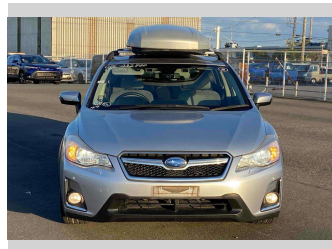

2016 Subaru XV HYBRID 2.0i-L EYESIGHT

Purchase Price

\$17,990

Includes GST
Excludes on-road costs of \$550

Finance may be available on this vehicle. Ask one of our friendly staff for more information.

Gain peace of mind with Mechanical Breakdown Insurance. **Ask us how.**

Top features

- » Air Con
- » Auto Lights
- » CD Player
- » ESC
- » Paddle Shift
- » Radio
- » Smart Key

Body Style

5 door, Station Wagon

Odometer

85,128 km

Engine

2000 cc, Internal Combustion