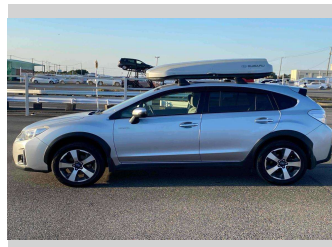

2016 Subaru XV HYBRID 2.0i-L EYESIGHT

Purchase Price

\$17,990

Includes GST
Excludes on-road costs of \$550

Finance may be available on this vehicle. Ask one of our friendly staff for more information.

Gain peace of mind with Mechanical Breakdown Insurance. **Ask us how.**

Top features

- » Air Con
- » Auto Lights
- » CD Player
- » ESC
- » Paddle Shift
- » Radio
- » Smart Key

Body Style

5 door, Station Wagon

Odometer

85,128 km

Engine

2000 cc, Internal Combustion