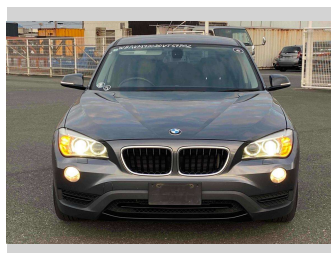

# 2014 BMW X1 X Drive 20i Sport

Purchase Price

**\$15,990**

Includes GST  
Excludes on-road costs of \$550

Finance may be available on this vehicle. Ask one of our friendly staff for more information.

Gain peace of mind with Mechanical Breakdown Insurance. **Ask us how.**

## Top features

- » Air Con
- » CD Player
- » ESC
- » Radio
- » Smart Key

Body Style

**5 door, SUV / 4x4**

Odometer

**79,981 km**

Engine

**2000 cc, Internal Combustion**

Fuel Type

**Petrol**

Transmission

**Automatic, 4WD**

Wheels

-

VIN

**WBAVM92080VT59902**