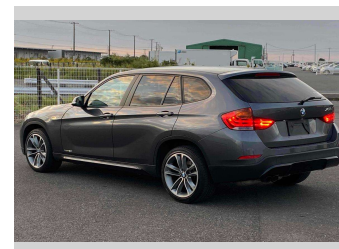

# 2014 BMW X1 X Drive 20i Sport

Purchase Price

**\$15,990**

Includes GST  
Excludes on-road costs of \$550

Finance may be available on this vehicle. Ask one of our friendly staff for more information.

Gain peace of mind with Mechanical Breakdown Insurance. **Ask us how.**

## Top features

- » Air Con
- » CD Player
- » ESC
- » Radio
- » Smart Key

Body Style

**5 door, SUV / 4x4**

Odometer

**79,981 km**

Engine

**2000 cc, Internal Combustion**