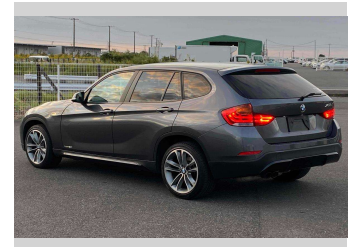

2014 BMW X1 X Drive 20i Sport

Purchase Price

\$15,990

Includes GST
Excludes on-road costs of \$550

Finance may be available on this vehicle. Ask one of our friendly staff for more information.

Gain peace of mind with Mechanical Breakdown Insurance. **Ask us how.**

Top features

- » Air Con
- » CD Player
- » ESC
- » Radio
- » Smart Key

Body Style

5 door, SUV / 4x4

Odometer

79,981 km

Engine

2000 cc, Internal Combustion