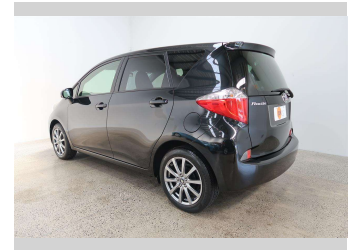

2013 Toyota Ractis G

Purchase Price

\$11,990

Includes GST
Excludes on-road costs of \$550

Finance may be available on this vehicle. Ask one of our friendly staff for more information.

Gain peace of mind with Mechanical Breakdown Insurance. **Ask us how.**

Body Style

5 door, Hatchback

Odometer

82,130 km

Engine

1500 cc, Internal Combustion

Fuel Type

Petrol