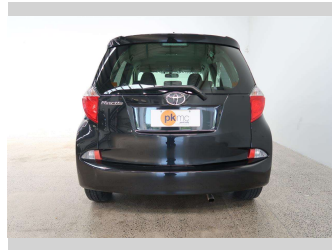

2013 Toyota Ractis G

Purchase Price

\$11,990

Includes GST
Excludes on-road costs of \$550

Finance may be available on this vehicle. Ask one of our friendly staff for more information.

Gain peace of mind with Mechanical Breakdown Insurance. **Ask us how.**

Body Style

5 door, Hatchback

Odometer

82,130 km

Engine

1500 cc, Internal Combustion

Fuel Type

Petrol

Transmission

Automatic, Front Wheel

Wheels

-

VIN

7AT0H652X23056933

Interior

Black, Cloth