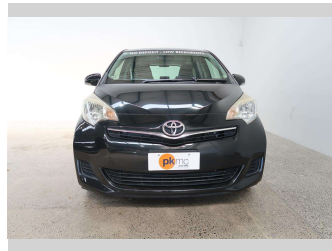

2013 Toyota Ractis G

Purchase Price

\$11,990

Includes GST
Excludes on-road costs of \$550

Finance may be available on this vehicle. Ask one of our friendly staff for more information.

Gain peace of mind with Mechanical Breakdown Insurance. **Ask us how.**

Body Style

5 door, Hatchback

Odometer

82,130 km

Engine

1500 cc, Internal Combustion

Fuel Type

Petrol

Transmission

Automatic, Front Wheel

Wheels

-

VIN

7AT0H652X23056933

Interior

Black, Cloth