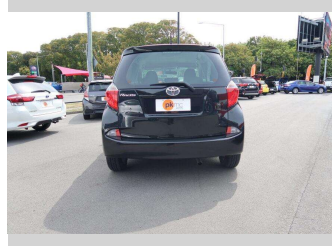

2013 Toyota Ractis G

Purchase Price **\$11,990**

Includes GST
Excludes on-road costs of \$550

Finance may be available on this vehicle. Ask one of our friendly staff for more information.

Gain peace of mind with Mechanical Breakdown Insurance. **Ask us how.**

Body Style
5 door, Hatchback

Odometer
82,130 km

Engine
1500 cc, Internal Combustion

Fuel Type
Petrol

Transmission
Automatic, Front Wheel

Wheels
-

VIN
7AT0H652X23056933

Interior
Black, Cloth