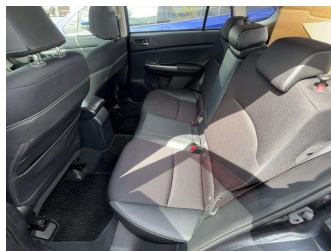

# 2016 Subaru Impreza Sport 2.0I-S

**Purchase Price** **\$16,990**  
Includes GST  
 Excludes on-road costs of \$550

Finance may be available on this vehicle. Ask one of our friendly staff for more information.

Gain peace of mind with Mechanical Breakdown Insurance. **Ask us how.**

**Top features**  
 None Listed

Body Style  
**5 door, Station Wagon**

Odometer  
**18,000 km**

Engine  
**2000 cc, Internal Combustion**