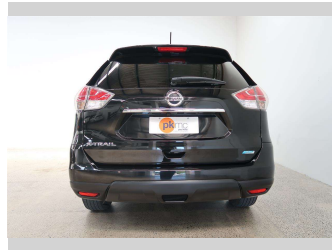

2015 Nissan X-TRAIL 4WD 7SEAT

Purchase Price **\$22,990**

Includes GST
Excludes on-road costs of \$550

Finance may be available on this vehicle. Ask one of our friendly staff for more information.

Gain peace of mind with Mechanical Breakdown Insurance. **Ask us how.**

- Top features**
- » 4 Wheel Drive
 - » 7 Seater
 - » ABS Braking
 - » Air Conditioning
 - » Auto Lights
 - » Bluetooth
 - » CD Player
 - » Central Locking
 - » Central Locking
 - » Child seat anchor poin...
 - » Climate Control
 - » Electric Mirrors (Retr...
 - » ESC
 - » Factory Alloy Wheels
 - » Heated Seats
 - » Power Steer
 - » Power Windows
 - » Push Button Start

Body Style
5 door, SUV / 4x4

Odometer
34,651 km

Engine
2000 cc, Internal Combustion

Fuel Type
Petrol

Transmission
Automatic, 4WD

Wheels
-

VIN
7AT0DH6LX24524203

Interior
Black

Safety

Based on 2024 UCSR rating for 14-22 models

Reg No.
-

Ext Colour
Black

History
-

Seats
7 seats, Leather

CO2 Emissions
★★★★☆
169 grams/km

Energy Economy
★★☆☆☆☆
Annual fuel cost of \$2,820
7.2L per 100km