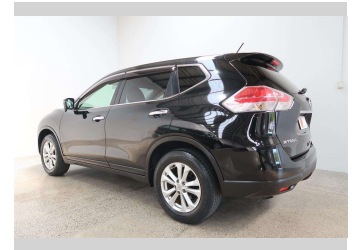

2015 Nissan X-TRAIL 4WD 7SEAT

Purchase Price **\$22,990**

Includes GST
Excludes on-road costs of \$550

Finance may be available on this vehicle. Ask one of our friendly staff for more information.

Gain peace of mind with Mechanical Breakdown Insurance. **Ask us how.**

- Top features**
- » 4 Wheel Drive
 - » 7 Seater
 - » ABS Braking
 - » Air Conditioning
 - » Auto Lights
 - » Bluetooth
 - » CD Player
 - » Central Locking
 - » Central Locking
 - » Child seat anchor poin...
 - » Climate Control
 - » Electric Mirrors (Retr...
 - » ESC
 - » Factory Alloy Wheels
 - » Heated Seats
 - » Power Steer
 - » Power Windows
 - » Push Button Start

Body Style
5 door, SUV / 4x4

Odometer
34,651 km

Engine
2000 cc, Internal Combustion

Fuel Type
Petrol

Transmission
Automatic, 4WD

Wheels
-

VIN
7AT0DH6LX24524203

Interior
Black

Safety

Based on 2024 UCSR rating for 14-22 models

Reg No.
-

Ext Colour
Black

History
-

Seats
7 seats, Leather

CO2 Emissions
★★★★☆
169 grams/km

Energy Economy
★★☆☆☆☆
Annual fuel cost of \$2,820
7.2L per 100km