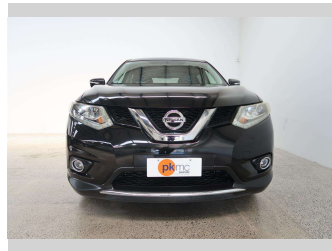

2015 Nissan X-TRAIL 4WD 7SEAT

Purchase Price **\$22,990**

Includes GST
Excludes on-road costs of \$550

Finance may be available on this vehicle. Ask one of our friendly staff for more information.

Gain peace of mind with Mechanical Breakdown Insurance. **Ask us how.**

- Top features**
- » 4 Wheel Drive
 - » 7 Seater
 - » ABS Braking
 - » Air Conditioning
 - » Auto Lights
 - » Bluetooth
 - » CD Player
 - » Central Locking
 - » Central Locking
 - » Child seat anchor poin...
 - » Climate Control
 - » Electric Mirrors (Retr...
 - » ESC
 - » Factory Alloy Wheels
 - » Heated Seats
 - » Power Steer
 - » Power Windows
 - » Push Button Start

Body Style
5 door, SUV / 4x4

Odometer
34,651 km

Engine
2000 cc, Internal Combustion

Fuel Type
Petrol

Transmission
Automatic, 4WD

Wheels
-

VIN
7AT0DH6LX24524203

Interior
Black

Safety

Based on 2024 UCSR rating for 14-22 models

Reg No.
-

Ext Colour
Black

History
-

Seats
7 seats, Leather

CO2 Emissions
★★★★☆
169 grams/km

Energy Economy
★★☆☆☆☆
Annual fuel cost of \$2,820
7.2L per 100km