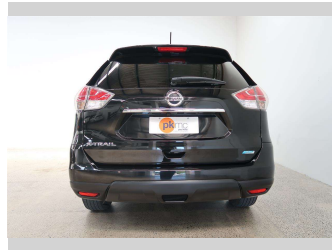

2015 Nissan X-TRAIL 4WD 7SEAT

Purchase Price **\$22,990**

Includes GST
Excludes on-road costs of \$550

Finance may be available on this vehicle. Ask one of our friendly staff for more information.

Gain peace of mind with Mechanical Breakdown Insurance. **Ask us how.**

Body Style
5 door, SUV / 4x4

Odometer
34,651 km

Engine
2000 cc, Internal Combustion

Fuel Type
Petrol

Transmission
Automatic, 4WD

Wheels
-

VIN
7AT0DH6LX24524203

Interior
Black

Safety

Based on 2024 UCSR rating for 14-22 models

Reg No.
-

Ext Colour
Black

History
-

Seats
7 seats, Leather

CO2 Emissions
★★★★☆
169 grams/km

Energy Economy
★★☆☆☆