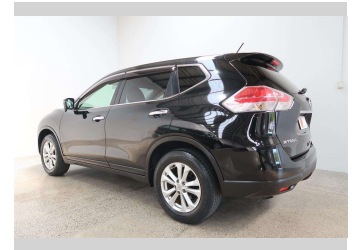

2015 Nissan X-TRAIL 4WD 7SEAT

Purchase Price **\$22,990**

Includes GST
Excludes on-road costs of \$550

Finance may be available on this vehicle. Ask one of our friendly staff for more information.

Gain peace of mind with Mechanical Breakdown Insurance. **Ask us how.**

- Top features**
- » 4 Wheel Drive
 - » 7 Seater
 - » ABS Braking
 - » Air Conditioning
 - » Auto Lights
 - » Bluetooth
 - » CD Player
 - » Central Locking
 - » Central Locking
 - » Child seat anchor poin...
 - » Climate Control
 - » Electric Mirrors (Retr...
 - » ESC
 - » Factory Alloy Wheels
 - » Heated Seats
 - » Power Steer
 - » Power Windows
 - » Push Button Start

Body Style
5 door, SUV / 4x4

Odometer
34,651 km

Engine
2000 cc, Internal Combustion

Fuel Type
Petrol

Transmission
Automatic, 4WD

Wheels
-

VIN
7AT0DH6LX24524203

Interior
Black

Safety

Based on 2024 UCSR rating for 14-22 models

Reg No.
-

Ext Colour
Black

History
-

Seats
7 seats, Leather

CO2 Emissions
★★★★☆
169 grams/km

Energy Economy
★★☆☆☆