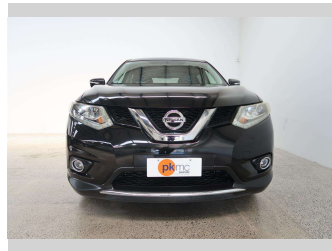

2015 Nissan X-TRAIL 4WD 7SEAT

Purchase Price **\$22,990**

Includes GST
Excludes on-road costs of \$550

Finance may be available on this vehicle. Ask one of our friendly staff for more information.

Gain peace of mind with Mechanical Breakdown Insurance. **Ask us how.**

- Top features**
- » 4 Wheel Drive
 - » 7 Seater
 - » ABS Braking
 - » Air Conditioning
 - » Auto Lights
 - » Bluetooth
 - » CD Player
 - » Central Locking
 - » Central Locking
 - » Child seat anchor poin...
 - » Climate Control
 - » Electric Mirrors (Retr...
 - » ESC
 - » Factory Alloy Wheels
 - » Heated Seats
 - » Power Steer
 - » Power Windows
 - » Push Button Start

Body Style
5 door, SUV / 4x4

Odometer
34,651 km

Engine
2000 cc, Internal Combustion

Fuel Type
Petrol

Transmission
Automatic, 4WD

Wheels
-

VIN
7AT0DH6LX24524203

Interior
Black

Safety

Based on 2024 UCSR rating for 14-22 models

Reg No.
-

Ext Colour
Black

History
-

Seats
7 seats, Leather

CO2 Emissions
★★★★☆
169 grams/km

Energy Economy
★★☆☆☆