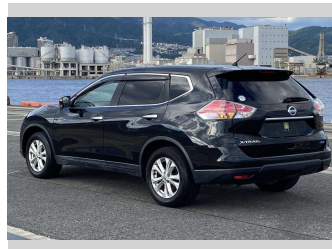

# 2015 Nissan X-TRAIL 4WD 7SEAT

**Purchase Price** **\$22,990**

Includes GST  
Excludes on-road costs of \$550

Finance may be available on this vehicle. Ask one of our friendly staff for more information.