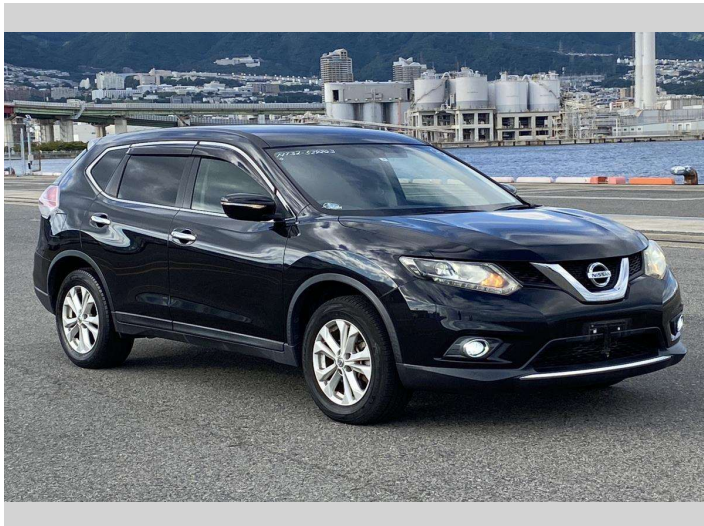

# 2015 Nissan X-TRAIL 4WD 7SEAT

**Purchase Price** **\$22,990**

Includes GST  
Excludes on-road costs of \$550

Finance may be available on this vehicle. Ask one of our friendly staff for more information.

Odometer  
**34,651 km**

Engine  
**2000 cc, Internal Combustion**

Fuel Type  
**Petrol**

Transmission  
**Automatic, 4WD**

Wheels  
-

VIN  
-

Interior  
**Black**

Safety  
-