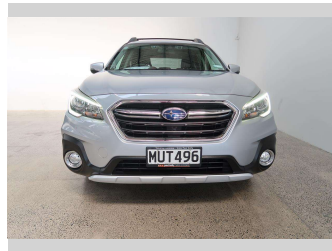

2020 Subaru Outback 2.5 AWD

Purchase Price

\$25,990

Includes GST, Registration & Licensing

Finance may be available on this vehicle. Ask one of our friendly staff for more information.

Gain peace of mind with Mechanical Breakdown Insurance. **Ask us how.**

Body Style

5 door, Station Wagon

Odometer

90,636 km

Engine

2498 cc, Internal Combustion

Fuel Type

Petrol