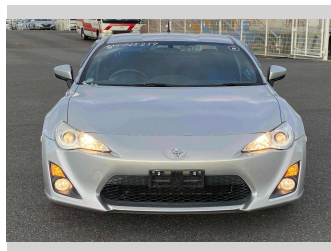

2012 Toyota 86 G

Purchase Price

\$17,990

Includes GST
Excludes on-road costs of \$550

Finance may be available on this vehicle. Ask one of our friendly staff for more information.

Gain peace of mind with Mechanical Breakdown Insurance. **Ask us how.**

Top features

- » CD Player
- » ESC
- » Radio

Body Style

2 door, Coupe

Odometer

127,566 km

Engine

2000 cc, Internal Combustion

Fuel Type

Petrol

Transmission

Automatic, Rear Wheel

Wheels

-

VIN

-