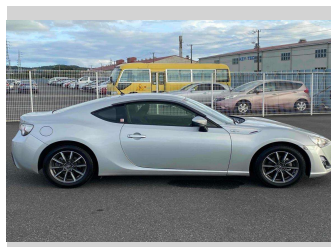

2012 Toyota 86 G

Purchase Price

\$17,990

Includes GST
Excludes on-road costs of \$550

Finance may be available on this vehicle. Ask one of our friendly staff for more information.

Gain peace of mind with Mechanical Breakdown Insurance. **Ask us how.**

Top features

- » CD Player
- » ESC
- » Radio

Body Style

2 door, Coupe

Odometer

127,566 km

Engine

2000 cc, Internal Combustion