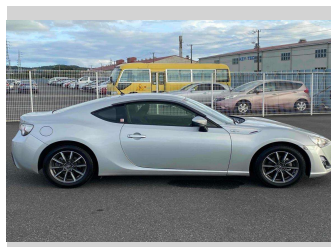

# 2012 Toyota 86 G

Purchase Price

**\$17,990**

Includes GST  
Excludes on-road costs of \$550

Finance may be available on this vehicle. Ask one of our friendly staff for more information.

Gain peace of mind with Mechanical Breakdown Insurance. **Ask us how.**

## Top features

- » CD Player
- » ESC
- » Radio

Body Style

**2 door, Coupe**

Odometer

**127,566 km**

Engine

**2000 cc, Internal Combustion**