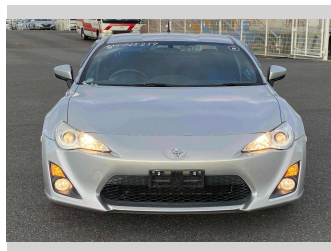

# 2012 Toyota 86 G

Purchase Price

**\$17,990**

Includes GST  
Excludes on-road costs of \$550

Finance may be available on this vehicle. Ask one of our friendly staff for more information.

Gain peace of mind with Mechanical Breakdown Insurance. **Ask us how.**

## Top features

- » CD Player
- » ESC
- » Radio

Body Style

**2 door, Coupe**

Odometer

**127,566 km**

Engine

**2000 cc, Internal Combustion**

Fuel Type

**Petrol**

Transmission

**Automatic, Rear Wheel**

Wheels

-

VIN

-