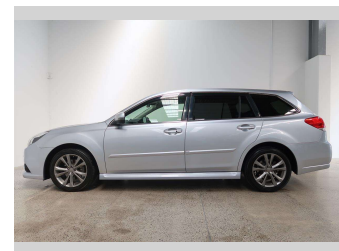

2013 Subaru Legacy 2.5i EYESI

Purchase Price **\$13,990**
Includes GST, Registration & Licensing

Finance may be available on this vehicle. Ask one of our friendly staff for more information.

Gain peace of mind with Mechanical Breakdown Insurance. **Ask us how.**

Body Style
5 door, Station Wagon

Odometer
108,200 km

Engine
2500 cc, Internal Combustion

Fuel Type
Petrol

Transmission
Automatic, All Wheel Drive

Wheels
-

VIN
7AT0GF0BX22025437

Interior
Black