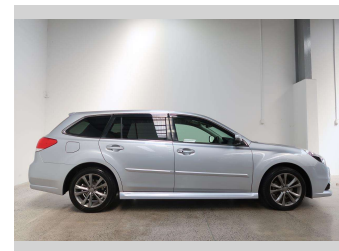

2013 Subaru Legacy 2.5i EYESI

Purchase Price **\$13,990**
Includes GST, Registration & Licensing

Finance may be available on this vehicle. Ask one of our friendly staff for more information.

Gain peace of mind with Mechanical Breakdown Insurance. **Ask us how.**

Body Style
5 door, Station Wagon

Odometer
108,200 km

Engine
2500 cc, Internal Combustion

Fuel Type
Petrol

Transmission
Automatic, All Wheel Drive

Wheels
-

VIN
7AT0GF0BX22025437

Interior
Black