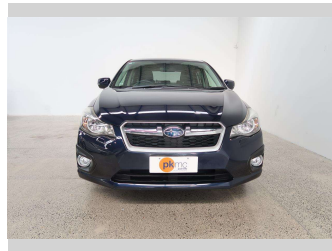

# 2013 Subaru Impreza 2.0I SPORT

Purchase Price

**\$12,990**

Includes GST  
Excludes on-road costs of \$550

Finance may be available on this vehicle. Ask one of our friendly staff for more information.

Gain peace of mind with Mechanical Breakdown Insurance. **Ask us how.**

Body Style

**5 door, Hatchback**

Odometer

**47,200 km**

Engine

**2000 cc, Internal Combustion**

Fuel Type

**Petrol**

Transmission

**Automatic**

Wheels

-

VIN

**7AT0GF09X24011566**

Interior

**Black**