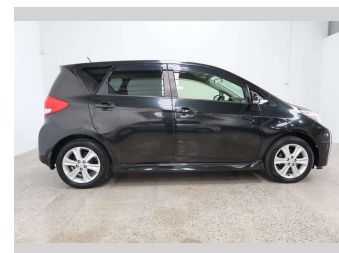

# 2014 Subaru Trezia 1.5I-S

Purchase Price

**\$11,990**

Includes GST  
Excludes on-road costs of \$550

Finance may be available on this vehicle. Ask one of our friendly staff for more information.

Gain peace of mind with Mechanical Breakdown Insurance. **Ask us how.**

Body Style

**5 door, Hatchback**

Odometer

**78,120 km**

Engine

**1500 cc**

Fuel Type

**Petrol**