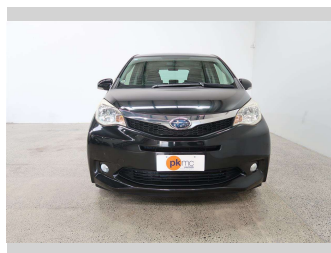

# 2014 Subaru Trezia 1.5I-S

Purchase Price

**\$11,990**

Includes GST  
Excludes on-road costs of \$550

Finance may be available on this vehicle. Ask one of our friendly staff for more information.

Gain peace of mind with Mechanical Breakdown Insurance. **Ask us how.**

Body Style

**5 door, Hatchback**

Odometer

**78,120 km**

Engine

**1500 cc**

Fuel Type

**Petrol**

Transmission

**Automatic**

Wheels

-

VIN

**7AT0GF24X24005156**

Interior

**Charcoal**