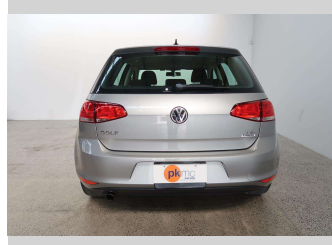

2016 Volkswagen Golf 1.2TSI

Purchase Price

$16,990

Includes GST
Excludes on-road costs of $550

Finance may be available on this vehicle. Ask one of our friendly staff for more information.

Gain peace of mind with Mechanical Breakdown Insurance. **Ask us how.**

Top features

- » ABS Braking
- » Air Bag x 8
- » Air Conditioning
- » Auto Lights
- » Bluetooth
- » CD Player
- » Central Locking
- » Central Locking
- » Child seat anchor poin...
- » Climate Control
- » Cruise Control
- » Electric Mirrors
- » Electric Mirrors (Retr...
- » ESC
- » Fog Lights
- » Paddle Shift
- » Paddle Shift
- » Power Steer

Body Style

5 door, Hatchback

Odometer

40,020 km

Engine

1200 cc, Internal Combustion

Fuel Type

Petrol

Transmission

Automatic, Front Wheel

Wheels

Factory Alloys

VIN

WVWZZZAUZGW054882

Interior

Charcoal

Safety

Based on 2023 UCSR rating for 13-20 models

Reg No.

-

Ext Colour

Silver

History

-

Seats

5 seats, Cloth

CO2 Emissions

★★★★☆

132 grams/km

Energy Economy

★★★★☆☆

Annual fuel cost of $2,230

5.7L per 100km

Cost per year is an estimate based on petrol price of $2.80 per litre and an average distance of 14000 km. Emissions and Energy Economy figures standardised to 3P WLTP.

Stock ID: 4640

Paul Kelly Motor Company | Phone 03 377 8500 | Email 30@paulkelly.co.nz
30 Moorhouse Avenue, Addington, Christchurch 8011
www.paulkelly.co.nz