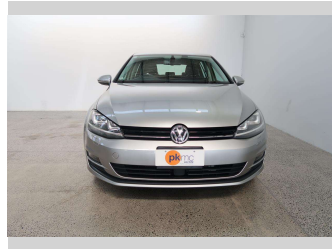

2016 Volkswagen Golf 1.2TSI

Purchase Price

$16,990

Includes GST
Excludes on-road costs of $550

Finance may be available on this vehicle. Ask one of our friendly staff for more information.

Gain peace of mind with Mechanical Breakdown Insurance. **Ask us how.**

Top features

- » ABS Braking
- » Air Bag x 8
- » Air Conditioning
- » Auto Lights
- » Bluetooth
- » CD Player
- » Central Locking
- » Central Locking
- » Child seat anchor poin...
- » Climate Control
- » Cruise Control
- » Electric Mirrors
- » Electric Mirrors (Retr...
- » ESC
- » Fog Lights
- » Paddle Shift
- » Paddle Shift
- » Power Steer

Body Style

5 door, Hatchback

Odometer

40,020 km

Engine

1200 cc, Internal Combustion

Fuel Type

Petrol

Transmission

Automatic, Front Wheel

Wheels

Factory Alloys

VIN

WVWZZZAUZGW054882

Interior

Charcoal

Safety

Based on 2023 UCSR rating for 13-20 models

Reg No.

-

Ext Colour

Silver

History

-

Seats

5 seats, Cloth

CO2 Emissions

★★★★☆

132 grams/km

Energy Economy

★★★★☆☆

Annual fuel cost of $2,230

5.7L per 100km

Cost per year is an estimate based on petrol price of $2.80 per litre and an average distance of 14000 km. Emissions and Energy Economy figures standardised to 3P WLTP.

Stock ID: 4640

Paul Kelly Motor Company | Phone 03 377 8500 | Email 30@paulkelly.co.nz
30 Moorhouse Avenue, Addington, Christchurch 8011
www.paulkelly.co.nz