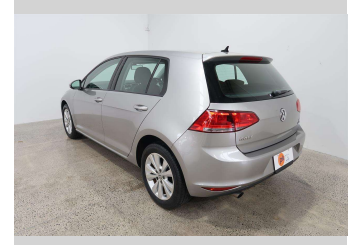

2016 Volkswagen Golf 1.2TSI

Purchase Price

\$16,990

Includes GST
Excludes on-road costs of \$550

Finance may be available on this vehicle. Ask one of our friendly staff for more information.

Gain peace of mind with Mechanical Breakdown Insurance. **Ask us how.**

Body Style

5 door, Hatchback

Odometer

40,020 km

Engine

1200 cc, Internal Combustion

Fuel Type

Petrol