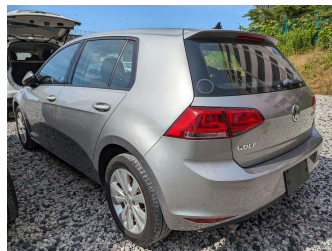

# 2016 VW Golf 40th Edition

**Purchase Price** **\$16,990**

Includes GST  
Excludes on-road costs of \$550

Finance may be available on this vehicle. Ask one of our friendly staff for more information.

Gain peace of mind with Mechanical Breakdown Insurance. **Ask us how.**

**Top features**

None Listed

Body Style  
**5 door, Hatchback**

Odometer  
**40,020 km**

Engine  
**1200 cc, Internal Combustion**

Fuel Type  
**Petrol**

Transmission  
**Automatic**

Wheels  
-