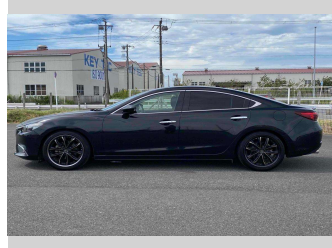

2015 Mazda Atenza 25S L-pkg

Purchase Price

\$19,990

Includes GST
Excludes on-road costs of \$550

Finance may be available on this vehicle. Ask one of our friendly staff for more information.

Gain peace of mind with Mechanical Breakdown Insurance. **Ask us how.**

Top features

- » Air Con
- » Auto Lights
- » CD Player
- » ESC
- » Heated Seats
- » Paddle Shift
- » Radio
- » Smart Key

Body Style

4 door, Sedan

Odometer

72,343 km

Engine

2500 cc, Internal Combustion

Fuel Type

Petrol

Transmission

Automatic

Wheels

-

VIN

7AT0C139X24200667