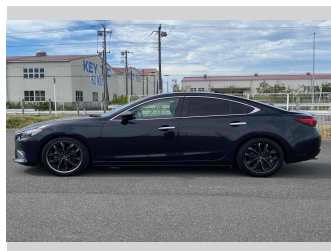

# 2015 Mazda Atenza 25S L-pkg

**Purchase Price** **\$19,990**  
Includes GST  
Excludes on-road costs of \$550

Finance may be available on this vehicle. Ask one of our friendly staff for more information.

Body Style  
**4 door, Sedan**

Odometer  
**72,343 km**

Engine  
**2500 cc, Internal Combustion**

Fuel Type  
**Petrol**

Transmission  
**Automatic**

Wheels  
-

VIN  
-

Interior  
**Black**