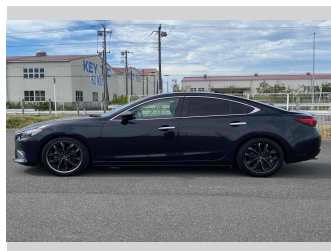

# 2015 Mazda Atenza 25S L-pkg

**Purchase Price** **\$19,990**

Includes GST  
Excludes on-road costs of \$550

Finance may be available on this vehicle. Ask one of our friendly staff for more information.

Gain peace of mind with Mechanical Breakdown Insurance. **Ask us how.**

- Top features**
- » Air Con
  - » Auto Lights
  - » CD Player
  - » ESC
  - » Heated Seats
  - » Paddle Shift
  - » Radio
  - » Smart Key

Body Style  
**4 door, Sedan**

Odometer  
**72,343 km**

Engine  
**2500 cc, Internal Combustion**