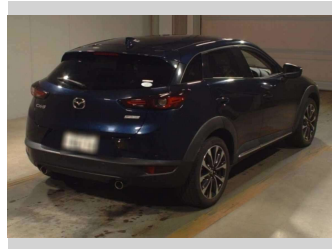

# 2018 Mazda CX-3 20S Proactive S Package

**Purchase Price** **\$27,990**  
Includes GST  
 Excludes on-road costs of \$550

Finance may be available on this vehicle. Ask one of our friendly staff for more information.

Gain peace of mind with Mechanical Breakdown Insurance. **Ask us how.**

**Top features**

- » ESC

Body Style  
**SUV**

Odometer  
**25,066 km**

Engine  
**2000 cc, Internal Combustion**

Fuel Type  
**Petrol**

Transmission  
**Automatic**

Wheels  
 -

VIN  
 -

Interior  
**Black, Half Leather / Cloth**

Safety  
 -

Reg No.  
 -

Ext Colour  
**dark blue**

History  
 -