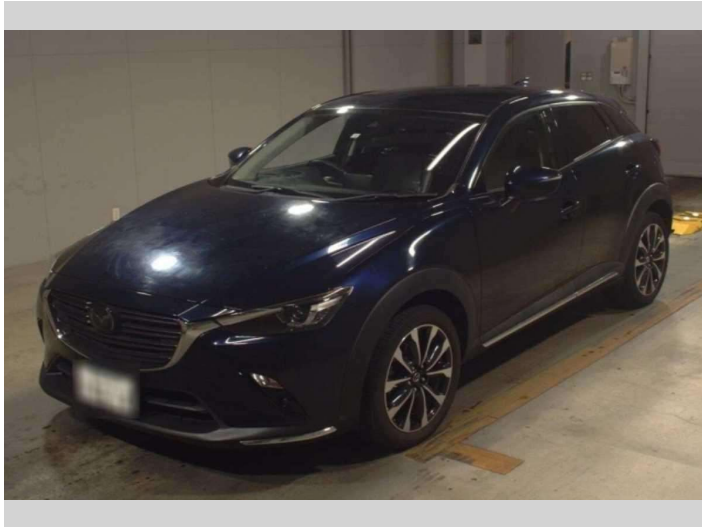

# 2018 Mazda CX-3 20S Proactive S Package

**Purchase Price** **\$27,990**  
Includes GST  
 Excludes on-road costs of \$550

Finance may be available on this vehicle. Ask one of our friendly staff for more information.

Gain peace of mind with Mechanical Breakdown Insurance. **Ask us how.**

**Top features**

- » ESC

Body Style  
**SUV**

Odometer  
**25,066 km**

Engine  
**2000 cc, Internal Combustion**

Fuel Type  
**Petrol**

Transmission  
**Automatic**

Wheels  
 -

VIN  
 -

Interior  
**Black, Half Leather / Cloth**

Safety  
 -

Reg No.  
 -

Ext Colour  
**dark blue**

History  
 -