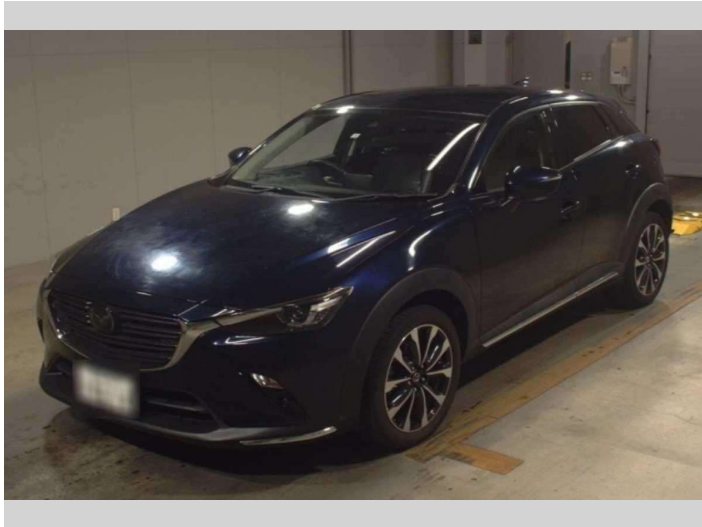

2018 Mazda CX-3 20S Proactive S Package

Purchase Price **\$27,990**
Includes GST
Excludes on-road costs of \$550

Finance may be available on this vehicle. Ask one of our friendly staff for more information.

Gain peace of mind with Mechanical Breakdown Insurance. **Ask us how.**

Top features
» ESC

Body Style
-
Odometer
25,066 km
Engine
2000 cc, Internal Combustion
Fuel Type
Petrol
Transmission
Automatic
Wheels
-
VIN
-
Interior
Black, Half Leather / Cloth
Safety
-