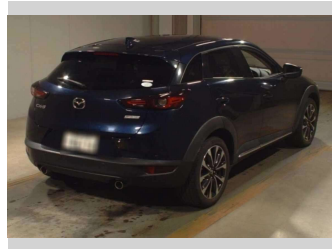

2018 Mazda CX-3 20S Proactive S Package

Purchase Price **\$27,990**
Includes GST
Excludes on-road costs of \$550

Finance may be available on this vehicle. Ask one of our friendly staff for more information.

Gain peace of mind with Mechanical Breakdown Insurance. **Ask us how.**

Top features
» ESC

Body Style
-
Odometer
25,066 km
Engine
2000 cc, Internal Combustion
Fuel Type
Petrol
Transmission
Automatic
Wheels
-
VIN
-
Interior
Black, Half Leather / Cloth
Safety
-