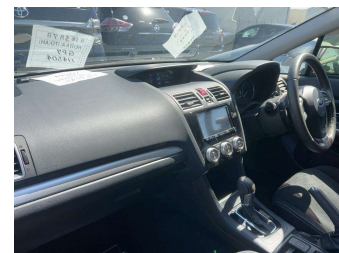

2016 Subaru Impreza 2.0i 4WD E

Purchase Price **\$16,990**

Includes GST
Excludes on-road costs of \$550

Finance may be available on this vehicle. Ask one of our friendly staff for more information.

Gain peace of mind with Mechanical Breakdown Insurance. **Ask us how.**

- Top features**
- » Air Bag
 - » Anti Lock Braking System
 - » Central Locking
 - » Climate Control
 - » Cruise Control
 - » Factory Alloy Wheels
 - » Power Steer
 - » Power Windows

Body Style
5 door, Hatchback

Odometer
29,900 km

Engine
2000 cc

Fuel Type
Petrol

Transmission
Automatic

Wheels
-

VIN
-

Interior
Charcoal

Safety
-