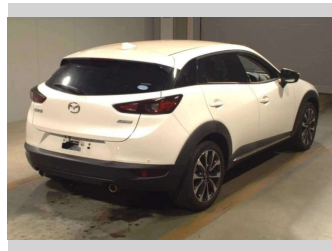

2020 Mazda CX-3 20S Proactive S Package

Purchase Price **\$29,990**
Includes GST
 Excludes on-road costs of \$550

Finance may be available on this vehicle. Ask one of our friendly staff for more information.

Gain peace of mind with Mechanical Breakdown Insurance. **Ask us how.**

Top features
 » ESC

Body Style
 -

Odometer
33,304 km

Engine
2000 cc, Internal Combustion

Fuel Type
Petrol

Transmission
Automatic

Wheels
 -

VIN
 -

Interior
Black, Half Leather / Cloth

Safety
 -

Reg No.
 -

Ext Colour
Pearl

History
 -

Seats
 -

CO2 Emissions
 -