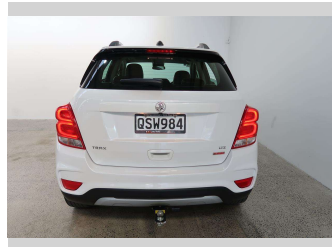

2019 Holden Trax LTZ

Purchase Price

$15,990

Includes GST, Registration & Licensing

Finance may be available on this vehicle. Ask one of our friendly staff for more information.

Gain peace of mind with Mechanical Breakdown Insurance. **Ask us how.**

Top features

- » ABS Braking
- » Air Bag x 4
- » Air Conditioning
- » Auto Lights
- » Bluetooth
- » Central Locking
- » Central Locking
- » Child seat anchor poin...
- » Cruise Control
- » Day Time Lighting
- » Electric Mirrors
- » Electric Mirrors (Retr...
- » Factory Alloy Wheels
- » Heated Seats
- » Leather Trim
- » Parking Sensors
- » Power Steer
- » Power Windows

Body Style

4 door, SUV

Odometer

41,000 km

Engine

1400 cc, Internal Combustion

Fuel Type

Petrol

Transmission

Automatic, Front Wheel

Wheels

-

VIN

KL3BA7689LB046004

Interior

Black, Leather

Safety

Based on 2023 UCSR rating for 13-20 models

Reg No.

QSW984

Ext Colour

White

History

-

Seats

5 seats, Leather

CO2 Emissions

★★★★☆

172 grams/km

Energy Economy

★★☆☆☆☆

Annual fuel cost of $2,940

7.5L per 100km

Cost per year is an estimate based on petrol price of $2.80 per litre and an average distance of 14000 km. Emissions and Energy Economy figures standardised to 3P WLTP.

Stock ID: 4798

Paul Kelly Motor Company - 4WD | Phone 03 365 9204 | Email 85@paulkelly.co.nz
85 Moorhouse Avenue, Addington, Christchurch 8011, New Zealand
www.paulkelly.co.nz