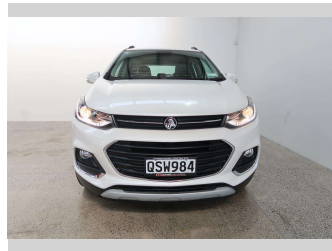

2019 Holden Trax LTZ

Purchase Price

\$15,990

Includes GST, Registration & Licensing

Finance may be available on this vehicle. Ask one of our friendly staff for more information.

Gain peace of mind with Mechanical Breakdown Insurance. **Ask us how.**

Body Style

4 door, SUV

Odometer

41,000 km

Engine

1400 cc, Internal Combustion

Fuel Type

Petrol

Transmission

Automatic, Front Wheel

Wheels

-

VIN

KL3BA7689LB046004

Interior

Black, Leather