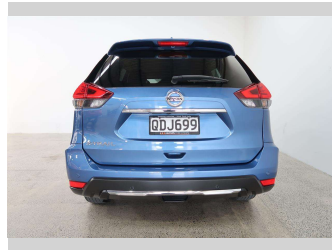

2022 Nissan X-TRAIL ST-L

Purchase Price

\$29,990

Includes GST, Registration & Licensing

Finance may be available on this vehicle. Ask one of our friendly staff for more information.

Gain peace of mind with Mechanical Breakdown Insurance. **Ask us how.**

Top features

- » 4 Wheel Drive
- » 7 Seater
- » ABS Braking
- » Air Bag x 6
- » Air Conditioning
- » Alloy Wheels
- » Auto Lights
- » CD Player
- » Central Locking
- » Central Locking
- » Cruise Control
- » Day Time Lighting
- » Digital Display
- » Dual Zone Climate Cont...
- » Electric Mirrors
- » Electric Mirrors (Retr...
- » ESC
- » Face Lift Model

Body Style

5 door, SUV

Odometer

36,860 km

Engine

2488 cc, Internal Combustion

Fuel Type

Petrol

Seats

7 seats, Leather

CO2 Emissions

★★★★☆

209 grams/km

Energy Economy

★☆☆☆☆

**Annual fuel cost of \$3,530
9L per 100km**