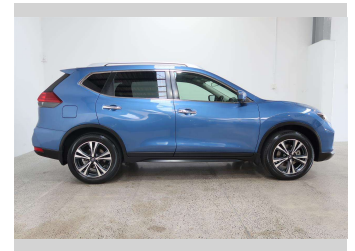

2022 Nissan X-TRAIL ST-L

Purchase Price

\$29,990

Includes GST, Registration & Licensing

Finance may be available on this vehicle. Ask one of our friendly staff for more information.

Gain peace of mind with Mechanical Breakdown Insurance. **Ask us how.**

Top features

- » 4 Wheel Drive
- » 7 Seater
- » ABS Braking
- » Air Bag x 6
- » Air Conditioning
- » Alloy Wheels
- » Auto Lights
- » CD Player
- » Central Locking
- » Central Locking
- » Cruise Control
- » Day Time Lighting
- » Digital Display
- » Dual Zone Climate Cont...
- » Electric Mirrors
- » Electric Mirrors (Retr...
- » ESC
- » Face Lift Model

Body Style

5 door, SUV

Odometer

36,860 km

Engine

2488 cc, Internal Combustion

Fuel Type

Petrol

Transmission

Automatic

Wheels

-

VIN

JN1JBAT32A0065485

Interior

Black