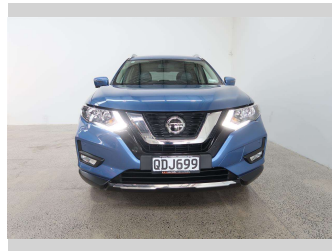

2022 Nissan X-TRAIL ST-L

Purchase Price

\$29,990

Includes GST, Registration & Licensing

Finance may be available on this vehicle. Ask one of our friendly staff for more information.

Gain peace of mind with Mechanical Breakdown Insurance. **Ask us how.**

Top features

- » 4 Wheel Drive
- » 7 Seater
- » ABS Braking
- » Air Bag x 6
- » Air Conditioning
- » Alloy Wheels
- » Auto Lights
- » CD Player
- » Central Locking
- » Central Locking
- » Cruise Control
- » Day Time Lighting
- » Digital Display
- » Dual Zone Climate Cont...
- » Electric Mirrors
- » Electric Mirrors (Retr...
- » ESC
- » Face Lift Model

Body Style

5 door, SUV

Odometer

36,860 km

Engine

2488 cc, Internal Combustion

Fuel Type

Petrol

Transmission

Automatic

Wheels

-

VIN

JN1JBAT32A0065485

Interior

Black