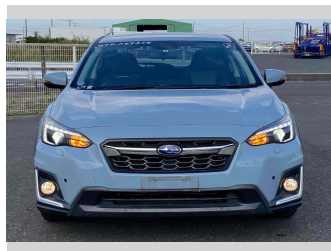

2017 Subaru XV 2.0i-L eyesight

Purchase Price

\$19,990

Includes GST
Excludes on-road costs of \$550

Finance may be available on this vehicle. Ask one of our friendly staff for more information.

Gain peace of mind with Mechanical Breakdown Insurance. **Ask us how.**

Top features

- » Air Con
- » Auto Lights
- » CD Player
- » ESC
- » Paddle Shift
- » Radio
- » Smart Key

Body Style

5 door, Station Wagon

Odometer

96,733 km

Engine

2000 cc, Internal Combustion