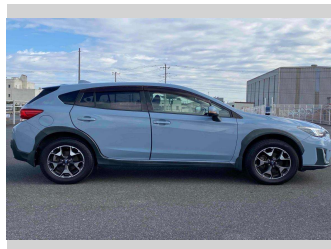

2017 Subaru XV 2.0i-L eyesight

Purchase Price

\$19,990

Includes GST
Excludes on-road costs of \$550

Finance may be available on this vehicle. Ask one of our friendly staff for more information.

Gain peace of mind with Mechanical Breakdown Insurance. **Ask us how.**

Top features

- » Air Con
- » Auto Lights
- » CD Player
- » ESC
- » Paddle Shift
- » Radio
- » Smart Key

Body Style

5 door, Station Wagon

Odometer

96,733 km

Engine

2000 cc, Internal Combustion