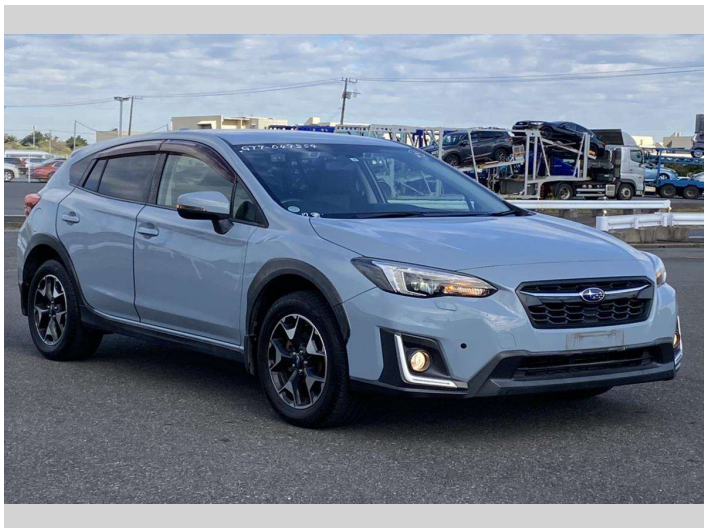

2017 Subaru XV 2.0i-L eyesight

Purchase Price

\$19,990

Includes GST
Excludes on-road costs of \$550

Finance may be available on this vehicle. Ask one of our friendly staff for more information.

Gain peace of mind with Mechanical Breakdown Insurance. **Ask us how.**

Top features

- » Air Con
- » Auto Lights
- » CD Player
- » ESC
- » Paddle Shift
- » Radio
- » Smart Key

Body Style

5 door, Station Wagon

Odometer

96,733 km

Engine

2000 cc, Internal Combustion

Fuel Type

Petrol

Transmission

Automatic, 4WD

Wheels

-

VIN

-