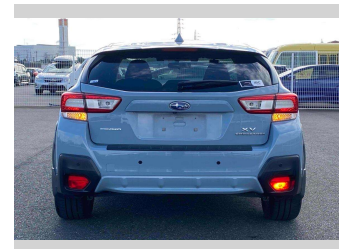

2017 Subaru XV 2.0i-L eyesight

Purchase Price

\$19,990

Includes GST
Excludes on-road costs of \$550

Finance may be available on this vehicle. Ask one of our friendly staff for more information.

Gain peace of mind with Mechanical Breakdown Insurance. **Ask us how.**

Top features

- » Air Con
- » Auto Lights
- » CD Player
- » ESC
- » Paddle Shift
- » Radio
- » Smart Key

Body Style

5 door, Station Wagon

Odometer

96,733 km

Engine

2000 cc, Internal Combustion