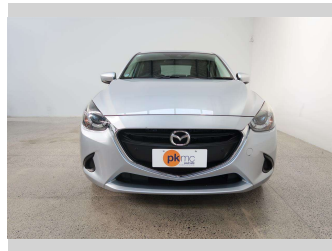

2019 Mazda Demio 15C

Purchase Price

\$16,990

Includes GST
Excludes on-road costs of \$550

Finance may be available on this vehicle. Ask one of our friendly staff for more information.

Gain peace of mind with Mechanical Breakdown Insurance. **Ask us how.**

Body Style

5 door, Hatchback

Odometer

65,098 km

Engine

1500 cc, Internal Combustion

Fuel Type

Petrol

Transmission

Automatic, Front Wheel

Wheels

-

VIN

7AT0C12HX24627757

Interior

Black