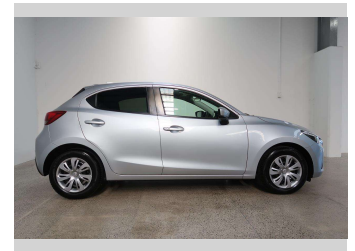

2019 Mazda Demio 15C

Purchase Price

\$16,990

Includes GST
Excludes on-road costs of \$550

Finance may be available on this vehicle. Ask one of our friendly staff for more information.

Gain peace of mind with Mechanical Breakdown Insurance. **Ask us how.**

Body Style

5 door, Hatchback

Odometer

65,098 km

Engine

1500 cc, Internal Combustion

Fuel Type

Petrol