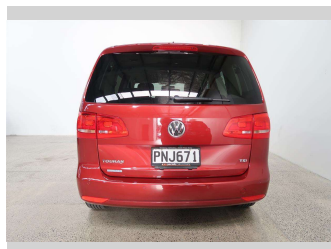

2013 Volkswagen Touran 1.4TSI

Purchase Price

$13,990

Includes GST, Registration & Licensing

Finance may be available on this vehicle. Ask one of our friendly staff for more information.

Gain peace of mind with Mechanical Breakdown Insurance. **Ask us how.**

Top features

- » 7 Seater
- » ABS Braking
- » Air Bag x 8
- » Air Conditioning
- » Auto Lights
- » Bluetooth
- » CD Player
- » Central Locking
- » Child seat anchor poin...
- » Day Time Lighting
- » Dual Zone Climate Cont...
- » Electric Mirrors
- » Electric Mirrors (Retr...
- » Factory Alloy Wheels
- » Fog Lights
- » Paddle Shift
- » Paddle Shift

Body Style

5 door, Station Wagon

Odometer

66,600 km

Engine

1400 cc, Internal Combustion

Fuel Type

Petrol

Transmission

Automatic, Front Wheel

Wheels

Factory Alloys

VIN

WVGZZZ1TZEW013104

Interior

Grey

Safety

Based on 2023 UCSR rating for 13-20 models

Reg No.

PNJ671

Ext Colour

Red

History

-

Seats

Fabric

CO2 Emissions

★★★★☆

175 grams/km

Energy Economy

★★☆☆☆☆

**Annual fuel cost of $2,940
7.5L per 100km**

Cost per year is an estimate based on petrol price of $2.80 per litre and an average distance of 14000 km. Emissions and Energy Economy figures standardised to 3P WLTP.

Stock ID: 4724

Paul Kelly Motor Company | Phone 03 377 8500 | Email 30@paulkelly.co.nz
30 Moorhouse Avenue, Addington, Christchurch 8011
www.paulkelly.co.nz