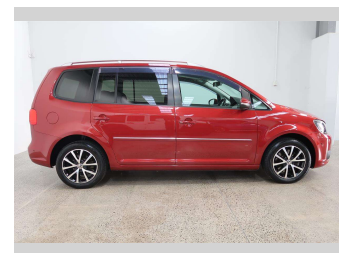

2013 Volkswagen Touran 1.4TSI

Purchase Price

$13,990

Includes GST, Registration & Licensing

Finance may be available on this vehicle. Ask one of our friendly staff for more information.

Gain peace of mind with Mechanical Breakdown Insurance. **Ask us how.**

Top features

- » 7 Seater
- » ABS Braking
- » Air Bag x 8
- » Air Conditioning
- » Auto Lights
- » Bluetooth
- » CD Player
- » Central Locking
- » Child seat anchor poin...
- » Day Time Lighting
- » Dual Zone Climate Cont...
- » Electric Mirrors
- » Electric Mirrors (Retr...
- » Factory Alloy Wheels
- » Fog Lights
- » Paddle Shift
- » Paddle Shift

Body Style

5 door, Station Wagon

Odometer

66,600 km

Engine

1400 cc, Internal Combustion

Fuel Type

Petrol

Transmission

Automatic, Front Wheel

Wheels

Factory Alloys

VIN

WVGZZZ1TZEW013104

Interior

Grey

Safety

Based on 2023 UCSR rating for 13-20 models

Reg No.

PNJ671

Ext Colour

Red

History

-

Seats

Fabric

CO2 Emissions

★★★★☆

175 grams/km

Energy Economy

★★☆☆☆☆

**Annual fuel cost of $2,940
7.5L per 100km**

Cost per year is an estimate based on petrol price of $2.80 per litre and an average distance of 14000 km. Emissions and Energy Economy figures standardised to 3P WLTP.

Stock ID: 4724

Paul Kelly Motor Company | Phone 03 377 8500 | Email 30@paulkelly.co.nz
30 Moorhouse Avenue, Addington, Christchurch 8011
www.paulkelly.co.nz