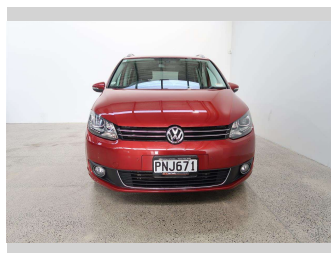

2013 Volkswagen Touran 1.4TSI

Purchase Price

$13,990

Includes GST, Registration & Licensing

Finance may be available on this vehicle. Ask one of our friendly staff for more information.

Gain peace of mind with Mechanical Breakdown Insurance. **Ask us how.**

Top features

- » 7 Seater
- » ABS Braking
- » Air Bag x 8
- » Air Conditioning
- » Auto Lights
- » Bluetooth
- » CD Player
- » Central Locking
- » Child seat anchor poin...
- » Day Time Lighting
- » Dual Zone Climate Cont...
- » Electric Mirrors
- » Electric Mirrors (Retr...
- » Factory Alloy Wheels
- » Fog Lights
- » Paddle Shift
- » Paddle Shift

Body Style

5 door, Station Wagon

Odometer

66,600 km

Engine

1400 cc, Internal Combustion

Fuel Type

Petrol

Transmission

Automatic, Front Wheel

Wheels

Factory Alloys

VIN

WVGZZZ1TZEW013104

Interior

Grey

Safety

Based on 2023 UCSR rating for 13-20 models

Reg No.

PNJ671

Ext Colour

Red

History

-

Seats

Fabric

CO2 Emissions

★★★★☆

175 grams/km

Energy Economy

★★☆☆☆☆

**Annual fuel cost of $2,940
7.5L per 100km**

Cost per year is an estimate based on petrol price of $2.80 per litre and an average distance of 14000 km. Emissions and Energy Economy figures standardised to 3P WLTP.

Stock ID: 4724

Paul Kelly Motor Company | Phone 03 377 8500 | Email 30@paulkelly.co.nz
30 Moorhouse Avenue, Addington, Christchurch 8011
www.paulkelly.co.nz