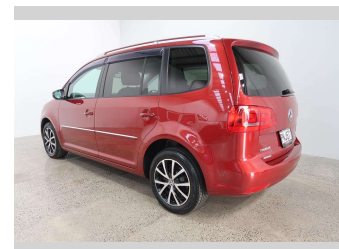

2013 Volkswagen Touran 1.4TSI

Purchase Price

$13,990

Includes GST, Registration & Licensing

Finance may be available on this vehicle. Ask one of our friendly staff for more information.

Gain peace of mind with Mechanical Breakdown Insurance. **Ask us how.**

Top features

- » 7 Seater
- » ABS Braking
- » Air Bag x 8
- » Air Conditioning
- » Auto Lights
- » Bluetooth
- » CD Player
- » Central Locking
- » Child seat anchor poin...
- » Day Time Lighting
- » Dual Zone Climate Cont...
- » Electric Mirrors
- » Electric Mirrors (Retr...
- » Factory Alloy Wheels
- » Fog Lights
- » Paddle Shift
- » Paddle Shift

Body Style

5 door, Station Wagon

Odometer

66,600 km

Engine

1400 cc, Internal Combustion

Fuel Type

Petrol

Transmission

Automatic, Front Wheel

Wheels

Factory Alloys

VIN

WVGZZZ1TZEW013104

Interior

Grey

Safety

Based on 2023 UCSR rating for 13-20 models

Reg No.

PNJ671

Ext Colour

Red

History

-

Seats

Fabric

CO2 Emissions

★★★★☆

175 grams/km

Energy Economy

★★☆☆☆☆

**Annual fuel cost of $2,940
7.5L per 100km**

Cost per year is an estimate based on petrol price of $2.80 per litre and an average distance of 14000 km. Emissions and Energy Economy figures standardised to 3P WLTP.

Stock ID: 4724

Paul Kelly Motor Company | Phone 03 377 8500 | Email 30@paulkelly.co.nz
30 Moorhouse Avenue, Addington, Christchurch 8011
www.paulkelly.co.nz