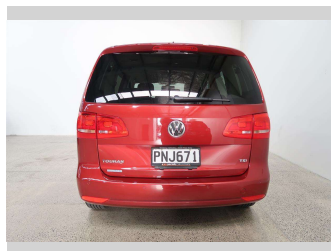

2013 Volkswagen Touran 1.4TSI

Purchase Price

$13,990

Includes GST, Registration & Licensing

Finance may be available on this vehicle. Ask one of our friendly staff for more information.

Gain peace of mind with Mechanical Breakdown Insurance. **Ask us how.**

Top features

- » 7 Seater
- » ABS Braking
- » Air Bag x 8
- » Air Conditioning
- » Auto Lights
- » Bluetooth
- » CD Player
- » Central Locking
- » Child seat anchor poin...
- » Day Time Lighting
- » Dual Zone Climate Cont...
- » Electric Mirrors
- » Electric Mirrors (Retr...
- » Factory Alloy Wheels
- » Fog Lights
- » Paddle Shift
- » Paddle Shift

Body Style

5 door, Station Wagon

Odometer

66,600 km

Engine

1400 cc, Internal Combustion

Fuel Type

Petrol

Transmission

Automatic, Front Wheel

Wheels

Factory Alloys

VIN

WVGZZZ1TZEW013104

Interior

Grey

Safety

Based on 2023 UCSR rating for 13-20 models

Reg No.

PNJ671

Ext Colour

Red

History

-

Seats

Fabric

CO2 Emissions

★★★★☆

175 grams/km

Energy Economy

★★★☆☆

**Annual fuel cost of $2,940
7.5L per 100km**

Cost per year is an estimate based on petrol price of $2.80 per litre and an average distance of 14000 km. Emissions and Energy Economy figures standardised to 3P WLTP.

Stock ID: 4724

Paul Kelly Motor Company - 4WD | Phone 03 365 9204 | Email 85@paulkelly.co.nz
85 Moorhouse Avenue, Addington, Christchurch 8011, New Zealand
www.paulkelly.co.nz