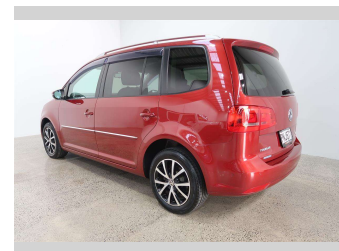

2013 Volkswagen Touran 1.4TSI

Purchase Price

$13,990

Includes GST, Registration & Licensing

Finance may be available on this vehicle. Ask one of our friendly staff for more information.

Gain peace of mind with Mechanical Breakdown Insurance. **Ask us how.**

Top features

- » 7 Seater
- » ABS Braking
- » Air Bag x 8
- » Air Conditioning
- » Auto Lights
- » Bluetooth
- » CD Player
- » Central Locking
- » Child seat anchor poin...
- » Day Time Lighting
- » Dual Zone Climate Cont...
- » Electric Mirrors
- » Electric Mirrors (Retr...
- » Factory Alloy Wheels
- » Fog Lights
- » Paddle Shift
- » Paddle Shift

Body Style

5 door, Station Wagon

Odometer

66,600 km

Engine

1400 cc, Internal Combustion

Fuel Type

Petrol

Transmission

Automatic, Front Wheel

Wheels

Factory Alloys

VIN

WVGZZZ1TZEW013104

Interior

Grey

Safety

Based on 2023 UCSR rating for 13-20 models

Reg No.

PNJ671

Ext Colour

Red

History

-

Seats

Fabric

CO2 Emissions

★★★★☆

175 grams/km

Energy Economy

★★★☆☆

**Annual fuel cost of $2,940
7.5L per 100km**

Cost per year is an estimate based on petrol price of $2.80 per litre and an average distance of 14000 km. Emissions and Energy Economy figures standardised to 3P WLTP.

Stock ID: 4724

Paul Kelly Motor Company - 4WD | Phone 03 365 9204 | Email 85@paulkelly.co.nz
85 Moorhouse Avenue, Addington, Christchurch 8011, New Zealand
www.paulkelly.co.nz