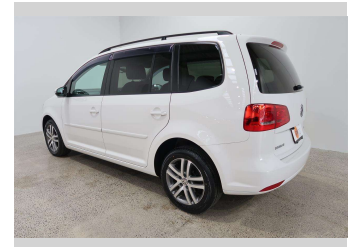

2013 Volkswagen Touran 1.4TSI Highline

Purchase Price **$11,990**

Includes GST
Excludes on-road costs of $550

Finance may be available on this vehicle. Ask one of our friendly staff for more information.

Gain peace of mind with Mechanical Breakdown Insurance. **Ask us how.**

Top features

None Listed

Body Style
5 door, Station Wagon

Odometer
91,220 km

Engine
1400 cc, Internal Combustion

Fuel Type
Petrol

Transmission
Automatic

Wheels
-

VIN
WVGZZZ1TZEW019563

Interior
Charcoal

Safety
-

Reg No.
-

Ext Colour
White

History
-

Seats
7 seats, Cloth

CO2 Emissions
-

Energy Economy
-

-

-

-

Stock ID: 4636

Paul Kelly Motor Company - 4WD | Phone 03 365 9204 | Email 85@paulkelly.co.nz
85 Moorhouse Avenue, Addington, Christchurch 8011, New Zealand
www.paulkelly.co.nz