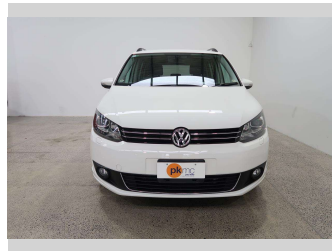

2013 Volkswagen Touran 1.4TSI Highline

Purchase Price **$11,990**

Includes GST
Excludes on-road costs of $550

Finance may be available on this vehicle. Ask one of our friendly staff for more information.

Gain peace of mind with Mechanical Breakdown Insurance. **Ask us how.**

Top features

None Listed

Body Style
5 door, Station Wagon

Odometer
91,220 km

Engine
1400 cc, Internal Combustion

Fuel Type
Petrol

Transmission
Automatic

Wheels
-

VIN
WVGZZZ1TZEW019563

Interior
Charcoal

Safety
-

Reg No.
-

Ext Colour
White

History
-

Seats
7 seats, Cloth

CO2 Emissions
-

Energy Economy
-

-

-

-

Stock ID: 4636

Paul Kelly Motor Company - 4WD | Phone 03 365 9204 | Email 85@paulkelly.co.nz
85 Moorhouse Avenue, Addington, Christchurch 8011, New Zealand
www.paulkelly.co.nz