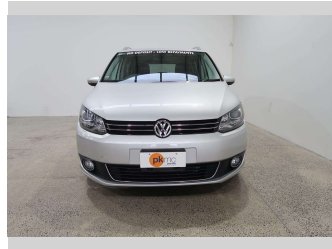

2013 Volkswagen Touran 1.4TSI HIG

Purchase Price

\$13,990

Includes GST
Excludes on-road costs of \$550

Finance may be available on this vehicle. Ask one of our friendly staff for more information.

Gain peace of mind with Mechanical Breakdown Insurance. **Ask us how.**

Body Style

5 door, Station Wagon

Odometer

83,730 km

Engine

1400 cc, Internal Combustion

Fuel Type

Petrol