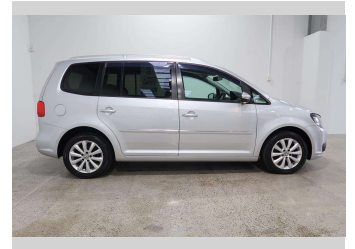

2013 Volkswagen Touran 1.4TSI HIG

Purchase Price

$13,990

Includes GST
Excludes on-road costs of $550

Finance may be available on this vehicle. Ask one of our friendly staff for more information.

Gain peace of mind with Mechanical Breakdown Insurance. **Ask us how.**

Top features

- » 7 Seater
- » ABS Braking
- » Air Bag x 10
- » Air Con
- » Air Conditioning
- » Alloy Wheels
- » Anti Lock Braking Syst...
- » Bluetooth
- » Central Locking
- » Central Locking
- » Child seat anchor poin...
- » Climate Control
- » Cruise Control
- » Digital Display
- » Dual Zone Climate Cont...
- » Electric Mirrors
- » Electronic Fuel Inject...
- » ESC

Body Style

5 door, Station Wagon

Odometer

83,730 km

Engine

1400 cc, Internal Combustion

Fuel Type

Petrol

Transmission

Automatic, Front Wheel

Wheels

-

VIN

WVGZZZ1TZDW032100

Interior

Blue-Grey, Suede

Safety

Based on 2023 UCSR rating for 13-20 models

Reg No.

-

Ext Colour

Silver

History

-

Seats

7 seats, Suede

CO2 Emissions

★★★★☆

175 grams/km

Energy Economy

★★★☆☆

Annual fuel cost of $2,940

7.5L per 100km

Cost per year is an estimate based on petrol price of $2.80 per litre and an average distance of 14000 km. Emissions and Energy Economy figures standardised to 3P WLTP.

Stock ID: 4292

Paul Kelly Motor Company | Phone 03 377 8500 | Email 30@paulkelly.co.nz
30 Moorhouse Avenue, Addington, Christchurch 8011
www.paulkelly.co.nz