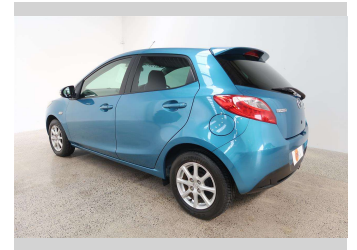

# 2011 Mazda Demio SKYACTIVE

**Purchase Price** **\$9,990**

Includes GST  
Excludes on-road costs of \$550

Finance may be available on this vehicle. Ask one of our friendly staff for more information.

Gain peace of mind with Mechanical Breakdown Insurance. **Ask us how.**

Body Style  
**5 door, Hatchback**

Odometer  
**26,620 km**

Engine  
**1300 cc, Internal Combustion**

Fuel Type  
**Petrol**

Transmission  
**Automatic, Front Wheel**

Wheels  
-

VIN  
**7AT0C12HX24119880**

Interior  
**Charcoal, Cloth**

Safety

Based on 2023 UCSR rating for 07-14 models

Reg No.  
-

Ext Colour  
**Blue**

History  
-

Seats  
**5 seats, Cloth**

CO2 Emissions  
**★★★★☆**  
**118 grams/km**

Energy Economy  
**★★★★☆☆**  
**Annual fuel cost of \$1,920**  
**4.9L per 100km**