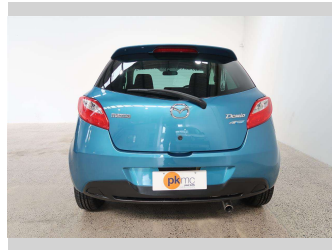

# 2011 Mazda Demio SKYACTIVE

**Purchase Price** **\$9,990**

Includes GST  
Excludes on-road costs of \$550

Finance may be available on this vehicle. Ask one of our friendly staff for more information.

Gain peace of mind with Mechanical Breakdown Insurance. **Ask us how.**

Body Style  
**5 door, Hatchback**

Odometer  
**26,620 km**

Engine  
**1300 cc, Internal Combustion**

Fuel Type  
**Petrol**

Transmission  
**Automatic, Front Wheel**

Wheels  
-

VIN  
**7AT0C12HX24119880**

Interior  
**Charcoal, Cloth**

Safety

Based on 2023 UCSR rating for 07-14 models

Reg No.  
-

Ext Colour  
**Blue**

History  
-

Seats  
**5 seats, Cloth**

CO2 Emissions  
**★★★★☆**  
**118 grams/km**

Energy Economy  
**★★★★☆☆**  
**Annual fuel cost of \$1,920**  
**4.9L per 100km**