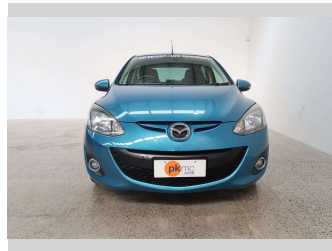

# 2011 Mazda Demio SKYACTIVE

**Purchase Price** **\$9,990**

Includes GST  
Excludes on-road costs of \$550

Finance may be available on this vehicle. Ask one of our friendly staff for more information.

Gain peace of mind with Mechanical Breakdown Insurance. **Ask us how.**

Body Style  
**5 door, Hatchback**

Odometer  
**26,620 km**

Engine  
**1300 cc, Internal Combustion**

Fuel Type  
**Petrol**

Transmission  
**Automatic, Front Wheel**

Wheels  
-

VIN  
**7AT0C12HX24119880**

Interior  
**Charcoal, Cloth**

Safety

Based on 2023 UCSR rating for 07-14 models

Reg No.  
-

Ext Colour  
**Blue**

History  
-

Seats  
**5 seats, Cloth**

CO2 Emissions  
**★★★★☆**  
**118 grams/km**

Energy Economy  
**★★★★☆☆**  
**Annual fuel cost of \$1,920**  
**4.9L per 100km**