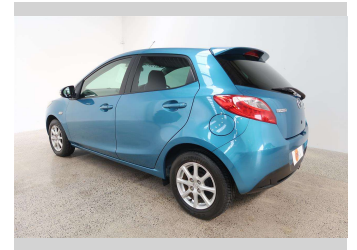

2011 Mazda Demio SKYACTIVE

Purchase Price

\$9,990

Includes GST
Excludes on-road costs of \$550

Finance may be available on this vehicle. Ask one of our friendly staff for more information.

Gain peace of mind with Mechanical Breakdown Insurance. **Ask us how.**

Body Style

5 door, Hatchback

Odometer

26,620 km

Engine

1300 cc, Internal Combustion

Fuel Type

Petrol