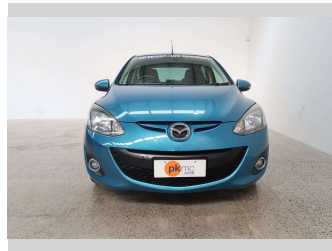

2011 Mazda Demio SKYACTIVE

Purchase Price

\$9,990

Includes GST
Excludes on-road costs of \$550

Finance may be available on this vehicle. Ask one of our friendly staff for more information.

Gain peace of mind with Mechanical Breakdown Insurance. **Ask us how.**

Body Style

5 door, Hatchback

Odometer

26,620 km

Engine

1300 cc, Internal Combustion

Fuel Type

Petrol