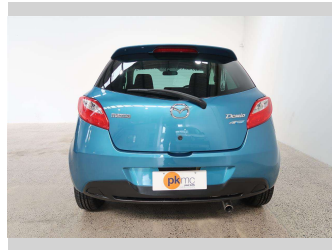

2011 Mazda Demio SKYACTIVE

Purchase Price

\$9,990

Includes GST
Excludes on-road costs of \$550

Finance may be available on this vehicle. Ask one of our friendly staff for more information.

Gain peace of mind with Mechanical Breakdown Insurance. **Ask us how.**

Body Style

5 door, Hatchback

Odometer

26,620 km

Engine

1300 cc, Internal Combustion

Fuel Type

Petrol