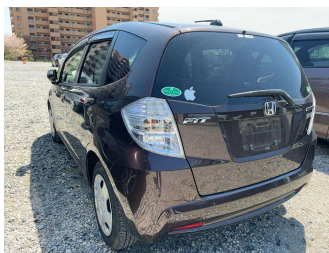

2013 Honda Fit HYBRID

Purchase Price **\$11,990**

Includes GST
Excludes on-road costs of \$550

Finance may be available on this vehicle. Ask one of our friendly staff for more information.

Gain peace of mind with Mechanical Breakdown Insurance. **Ask us how.**

- Top features**
- » Anti Lock Braking System
 - » Central Locking
 - » Cruise Control
 - » Power Steer
 - » Power Windows
 - » Twin Airbags

Body Style
Hatchback

Odometer
66,475 km

Engine
1300 cc

Fuel Type
Hybrid

Transmission
Automatic

Wheels
-

VIN
-

Interior
-

Safety
-

Reg No.

-

Ext Colour
Brown