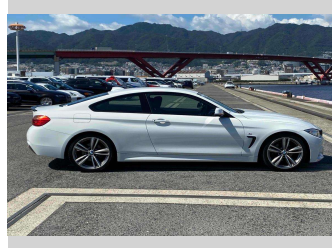

2014 BMW 428i M Sports

Purchase Price

\$19,990

Includes GST
Excludes on-road costs of \$550

Finance may be available on this vehicle. Ask one of our friendly staff for more information.

Gain peace of mind with Mechanical Breakdown Insurance. **Ask us how.**