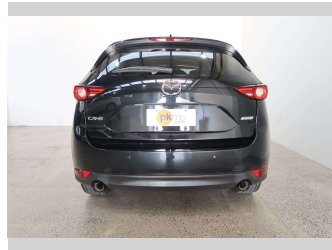

2017 Mazda CX-5 25S L PACK

Purchase Price

$29,990

Includes GST
Excludes on-road costs of $550

Finance may be available on this vehicle. Ask one of our friendly staff for more information.

Gain peace of mind with Mechanical Breakdown Insurance. **Ask us how.**

Top features

- » 7 Seater
- » Air Bag x 6
- » Alloy Wheels
- » Anti Lock Braking Syst...
- » Central Locking
- » Climate Control
- » Cruise Control
- » Leather Trim
- » Power Steer
- » Power Windows

Body Style

5 door, SUV

Odometer

20,785 km

Engine

2500 cc

Fuel Type

Petrol

Transmission

Automatic

Wheels

-

VIN

7AT0C144X24101219

Interior

Black & White

Safety

Based on 2023 UCSR rating for 17-21 models

Reg No.

-

Ext Colour

Black

History

-

Seats

5 seats

CO2 Emissions

★★★★☆

177 grams/km

Energy Economy

★★★☆☆

Annual fuel cost of $2,980

7.6L per 100km

Cost per year is an estimate based on petrol price of $2.80 per litre and an average distance of 14000 km. Emissions and Energy Economy figures standardised to 3P WLTP.

Stock ID: 2487

Paul Kelly Motor Company | Phone 03 377 8500 | Email 30@paulkelly.co.nz
30 Moorhouse Avenue, Addington, Christchurch 8011
www.paulkelly.co.nz