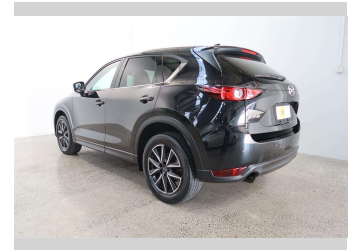

2017 Mazda CX-5 25S L PACK

Purchase Price

$29,990

Includes GST
Excludes on-road costs of $550

Finance may be available on this vehicle. Ask one of our friendly staff for more information.

Gain peace of mind with Mechanical Breakdown Insurance. **Ask us how.**

Top features

- » 7 Seater
- » Air Bag x 6
- » Alloy Wheels
- » Anti Lock Braking Syst...
- » Central Locking
- » Climate Control
- » Cruise Control
- » Leather Trim
- » Power Steer
- » Power Windows

Body Style

5 door, SUV

Odometer

20,785 km

Engine

2500 cc

Fuel Type

Petrol

Transmission

Automatic

Wheels

-

VIN

7AT0C144X24101219

Interior

Black & White

Safety

Based on 2023 UCSR rating for 17-21 models

Reg No.

-

Ext Colour

Black

History

-

Seats

5 seats

CO2 Emissions

★★★★☆

177 grams/km

Energy Economy

★★★☆☆

Annual fuel cost of $2,980

7.6L per 100km

Cost per year is an estimate based on petrol price of $2.80 per litre and an average distance of 14000 km. Emissions and Energy Economy figures standardised to 3P WLTP.

Stock ID: 2487

Paul Kelly Motor Company | Phone 03 377 8500 | Email 30@paulkelly.co.nz
30 Moorhouse Avenue, Addington, Christchurch 8011
www.paulkelly.co.nz