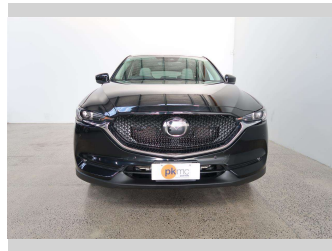

2017 Mazda CX-5 25S L PACK

Purchase Price

\$29,990

Includes GST
Excludes on-road costs of \$550

Finance may be available on this vehicle. Ask one of our friendly staff for more information.

Gain peace of mind with Mechanical Breakdown Insurance. **Ask us how.**

Top features

- » 7 Seater
- » Air Bag x 6
- » Alloy Wheels
- » Anti Lock Braking Syst...
- » Central Locking
- » Climate Control
- » Cruise Control
- » Leather Trim
- » Power Steer
- » Power Windows

Body Style

5 door, SUV

Odometer

20,785 km

Engine

2500 cc

Fuel Type

Petrol

Transmission