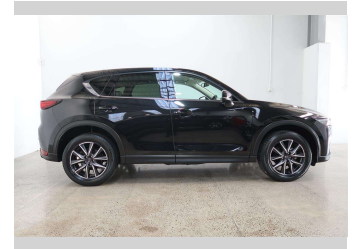

# 2017 Mazda CX-5 25S L PACK

Purchase Price

**\$29,990**

Includes GST  
Excludes on-road costs of \$550

Finance may be available on this vehicle. Ask one of our friendly staff for more information.

Gain peace of mind with Mechanical Breakdown Insurance. **Ask us how.**

## Top features

- » 7 Seater
- » Air Bag x 6
- » Alloy Wheels
- » Anti Lock Braking Syst...
- » Central Locking
- » Climate Control
- » Cruise Control
- » Leather Trim
- » Power Steer
- » Power Windows

Body Style

**5 door, SUV**

Odometer

**20,785 km**

Engine

**2500 cc**

Fuel Type

**Petrol**