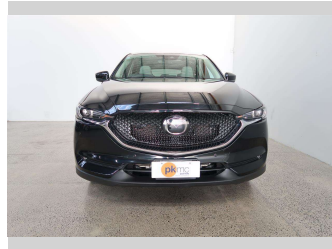

# 2017 Mazda CX-5 25S L PACK

Purchase Price

**\$29,990**

Includes GST  
Excludes on-road costs of \$550

Finance may be available on this vehicle. Ask one of our friendly staff for more information.

Gain peace of mind with Mechanical Breakdown Insurance. **Ask us how.**

## Top features

- » 7 Seater
- » Air Bag x 6
- » Alloy Wheels
- » Anti Lock Braking Syst...
- » Central Locking
- » Climate Control
- » Cruise Control
- » Leather Trim
- » Power Steer
- » Power Windows

Body Style

**5 door, SUV**

Odometer

**20,785 km**

Engine

**2500 cc**

Fuel Type

**Petrol**

Transmission

**Automatic**

Wheels

-

VIN

**7AT0C144X24101219**

Interior

**Black & White**