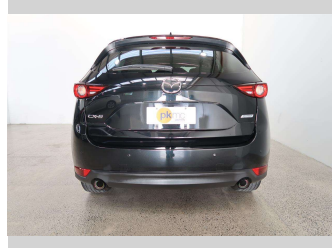

# 2017 Mazda CX-5 25S L PACK

Purchase Price

**\$29,990**

Includes GST  
Excludes on-road costs of \$550

Finance may be available on this vehicle. Ask one of our friendly staff for more information.

Gain peace of mind with Mechanical Breakdown Insurance. **Ask us how.**

## Top features

- » 7 Seater
- » Air Bag x 6
- » Alloy Wheels
- » Anti Lock Braking Syst...
- » Central Locking
- » Climate Control
- » Cruise Control
- » Leather Trim
- » Power Steer
- » Power Windows

Body Style

**5 door, SUV**

Odometer

**20,785 km**

Engine

**2500 cc**

Fuel Type

**Petrol**