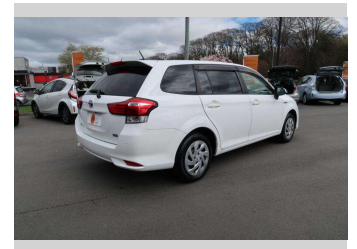

# 2018 Toyota Corolla FIELDER HY

**Purchase Price** **\$17,990**

Includes GST  
Excludes on-road costs of \$550

Finance may be available on this vehicle. Ask one of our friendly staff for more information.

Body Style  
**5 door, Station Wagon**

Odometer  
**69,550 km**

Engine  
**1500 cc**

Fuel Type  
**Hybrid**

Transmission  
**Automatic**

Wheels  
-

VIN  
**7AT0H607X23186590**

Interior  
-