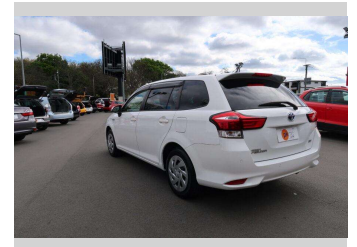

# 2018 Toyota Corolla FIELDER HY

**Purchase Price** **\$17,990**

Includes GST  
Excludes on-road costs of \$550

Finance may be available on this vehicle. Ask one of our friendly staff for more information.

Body Style  
**5 door, Station Wagon**

Odometer  
**69,550 km**

Engine  
**1500 cc**

Fuel Type  
**Hybrid**

Transmission  
**Automatic**

Wheels  
-

VIN  
**7AT0H607X23186590**

Interior  
-