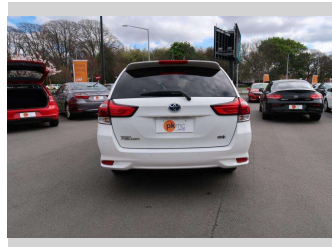

# 2018 Toyota Corolla FIELDER HY

**Purchase Price** **\$17,990**

Includes GST  
Excludes on-road costs of \$550

Finance may be available on this vehicle. Ask one of our friendly staff for more information.

Body Style  
**5 door, Station Wagon**

Odometer  
**69,550 km**

Engine  
**1500 cc**

Fuel Type  
**Hybrid**

Transmission  
**Automatic**

Wheels  
-

VIN  
**7AT0H607X23186590**

Interior  
-