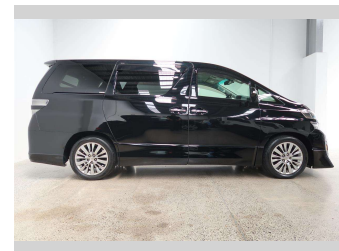

# 2012 Toyota Vellfire 2.4Z Golden Eyes

**Purchase Price** **\$18,990**

Includes GST  
Excludes on-road costs of \$550

Finance may be available on this vehicle. Ask one of our friendly staff for more information.

Body Style  
**5 door, People Movers**

Odometer  
**131,170 km**

Engine  
**2400 cc, Internal Combustion**

Fuel Type  
**Petrol**

Transmission  
**Automatic**

Wheels  
-

VIN  
**7AT0H65MX24254495**

Interior  
**Black**

Safety

Based on 2023 VSRR rating

Reg No.  
-

Ext Colour  
**Black**

History  
-

Seats  
**7 seats, Half Leather / Cloth**

CO2 Emissions  
**★★★☆☆☆**  
**233 grams/km**

Energy Economy  
**★☆☆☆☆**