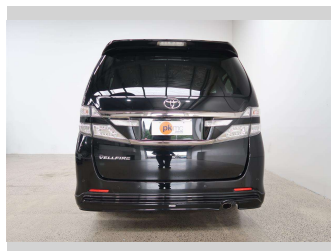

# 2012 Toyota Vellfire 2.4Z Golden Eyes

**Purchase Price** **\$18,990**

Includes GST  
Excludes on-road costs of \$550

Finance may be available on this vehicle. Ask one of our friendly staff for more information.

Body Style  
**5 door, People Movers**

Odometer  
**131,170 km**

Engine  
**2400 cc, Internal Combustion**

Fuel Type  
**Petrol**

Transmission  
**Automatic**

Wheels  
-

VIN  
**7AT0H65MX24254495**

Interior  
**Black**