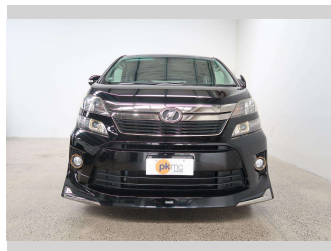

# 2012 Toyota Vellfire 2.4Z Golden Eyes

**Purchase Price** **\$18,990**

Includes GST  
Excludes on-road costs of \$550

Finance may be available on this vehicle. Ask one of our friendly staff for more information.

Body Style  
**5 door, People Movers**

Odometer  
**131,170 km**

Engine  
**2400 cc, Internal Combustion**

Fuel Type  
**Petrol**

Transmission  
**Automatic**

Wheels  
-

VIN  
**7AT0H65MX24254495**

Interior  
**Black**

Safety

Based on 2023 VSRR rating

Reg No.  
-

Ext Colour  
**Black**

History  
-

Seats  
**7 seats, Half Leather / Cloth**

CO2 Emissions  
**★★★☆☆☆**  
**233 grams/km**

Energy Economy  
**★☆☆☆☆**