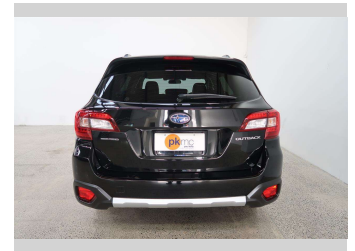

2014 Subaru Outback LIMITED 4W

Purchase Price

\$19,990

Includes GST
Excludes on-road costs of \$550

Finance may be available on this vehicle. Ask one of our friendly staff for more information.

Gain peace of mind with Mechanical Breakdown Insurance. **Ask us how.**

Body Style

5 door, SUV

Odometer

95,121 km

Engine

2500 cc

Fuel Type

Petrol

Transmission

Automatic, All Wheel Drive

Wheels

Factory Alloys

VIN

7AT0GF16X24002798

Interior

Black

Seats

5 seats, Leather

CO2 Emissions

★★★★☆

179 grams/km

Energy Economy

★★★☆☆

Annual fuel cost of \$2,980