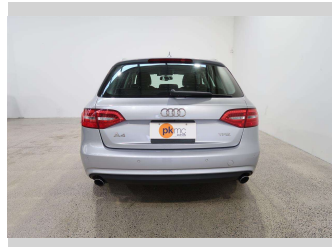

2015 Audi A4 Avant 2.0 TFSI

Purchase Price **\$14,990**

Includes GST
Excludes on-road costs of \$550

Finance may be available on this vehicle. Ask one of our friendly staff for more information.

Gain peace of mind with Mechanical Breakdown Insurance. **Ask us how.**

Body Style
5 door, Station Wagon

Odometer
84,300 km

Engine
2000 cc

Fuel Type
Petrol

Transmission
Tiptronic

Wheels
-

VIN
WAUZZZ8K7FA010015

Interior
Charcoal