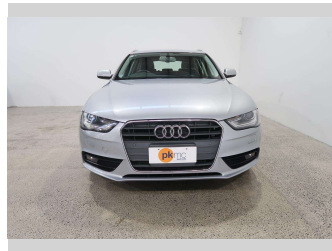

2015 Audi A4 Avant 2.0 TFSI

Purchase Price **\$14,990**

Includes GST
Excludes on-road costs of \$550

Finance may be available on this vehicle. Ask one of our friendly staff for more information.

Gain peace of mind with Mechanical Breakdown Insurance. **Ask us how.**

Body Style
5 door, Station Wagon

Odometer
84,300 km

Engine
2000 cc

Fuel Type
Petrol

Transmission
Tiptronic

Wheels
-

VIN
WAUZZZ8K7FA010015

Interior
Charcoal