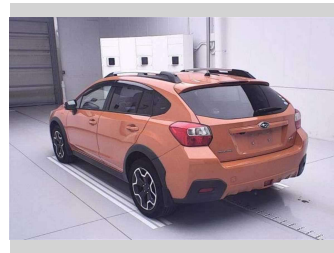

# 2015 Subaru XV 2.0i-L eyesight

Purchase Price

**\$19,990**

Includes GST  
Excludes on-road costs of \$550

Finance may be available on this vehicle. Ask one of our friendly staff for more information.

Gain peace of mind with Mechanical Breakdown Insurance. **Ask us how.**

## Top features

» ESC

Body Style

**SUV**

Odometer

**21,194 km**

Engine

**2000 cc**

Fuel Type

**Petrol**

Transmission

**Automatic**

Wheels

-

VIN

-