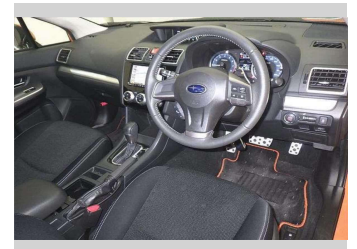

# 2015 Subaru XV 2.0i-L eyesight

Purchase Price

**\$19,990**

Includes GST  
Excludes on-road costs of \$550

Finance may be available on this vehicle. Ask one of our friendly staff for more information.

Gain peace of mind with Mechanical Breakdown Insurance. **Ask us how.**

## Top features

» ESC

Body Style

**SUV**

Odometer

**21,194 km**

Engine

**2000 cc**

Fuel Type

**Petrol**

Transmission

**Automatic**

Wheels

-

VIN

-