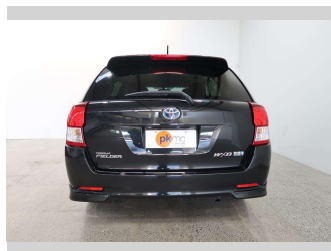

# 2014 Toyota Corolla Fielder WXB

Purchase Price

**\$15,990**

Includes GST  
Excludes on-road costs of \$550

Finance may be available on this vehicle. Ask one of our friendly staff for more information.

Gain peace of mind with Mechanical Breakdown Insurance. **Ask us how.**

Body Style

**5 door, Station Wagon**

Odometer

**71,900 km**

Engine

**1500 cc, Hybrid**

Fuel Type

**Hybrid**

Transmission

**Automatic, Front Wheel**

Wheels

-

VIN

**7AT0H607X23072280**

Interior

**Black, Leather / Alcantara**