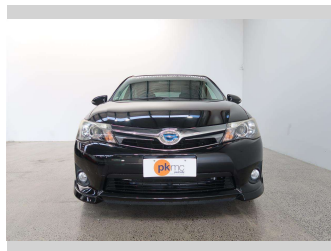

# 2014 Toyota Corolla Fielder WXB

Purchase Price

**\$15,990**

Includes GST  
Excludes on-road costs of \$550

Finance may be available on this vehicle. Ask one of our friendly staff for more information.

Gain peace of mind with Mechanical Breakdown Insurance. **Ask us how.**

Body Style

**5 door, Station Wagon**

Odometer

**71,900 km**

Engine

**1500 cc, Hybrid**

Fuel Type

**Hybrid**

Transmission

**Automatic, Front Wheel**

Wheels

-

VIN

**7AT0H607X23072280**

Interior

**Black, Leather / Alcantara**

Seats

**5 seats, Leather / Alcantara**

CO2 Emissions

★★★★☆

**93 grams/km**

Energy Economy

★★★★☆☆

**Annual fuel cost of \$1,530  
3.9L per 100km**