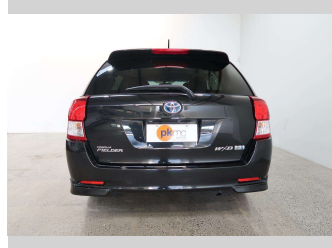

2014 Toyota Corolla Fielder WXB

Purchase Price

\$17,990

Includes GST
Excludes on-road costs of \$550

Finance may be available on this vehicle. Ask one of our friendly staff for more information.

Gain peace of mind with Mechanical Breakdown Insurance. **Ask us how.**

Body Style

5 door, Station Wagon

Odometer

71,040 km

Engine

1500 cc, Hybrid

Fuel Type

Hybrid

Transmission

Automatic, Front Wheel

Wheels

-

VIN

7AT0H607X23072280

Interior

Black, Leather / Alcantara

Seats

5 seats, Leather / Alcantara

CO2 Emissions

★★★★☆

93 grams/km

Energy Economy

★★★★☆☆

Annual fuel cost of \$1,530