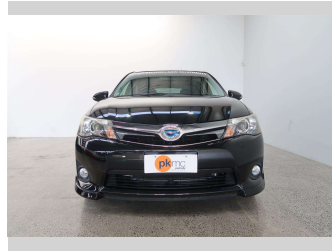

2014 Toyota Corolla Fielder WXB

Purchase Price

\$17,990

Includes GST
Excludes on-road costs of \$550

Finance may be available on this vehicle. Ask one of our friendly staff for more information.

Gain peace of mind with Mechanical Breakdown Insurance. **Ask us how.**

Body Style

5 door, Station Wagon

Odometer

71,040 km

Engine

1500 cc, Hybrid

Fuel Type

Hybrid

Transmission

Automatic, Front Wheel

Wheels

-

VIN

7AT0H607X23072280

Interior

Black, Leather / Alcantara

Seats

5 seats, Leather / Alcantara

CO2 Emissions

★★★★☆

93 grams/km

Energy Economy

★★★★☆☆

Annual fuel cost of \$1,530