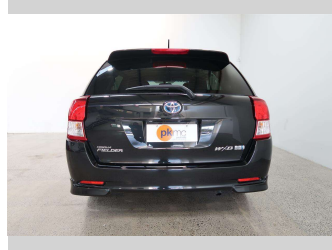

2014 Toyota Corolla Fielder WXB

Purchase Price

\$15,990

Includes GST
Excludes on-road costs of \$550

Finance may be available on this vehicle. Ask one of our friendly staff for more information.

Gain peace of mind with Mechanical Breakdown Insurance. **Ask us how.**

Body Style

5 door, Station Wagon

Odometer

71,900 km

Engine

1500 cc, Hybrid

Fuel Type

Hybrid

Transmission

Automatic, Front Wheel

Wheels

-

VIN

7AT0H607X23072280

Interior

Black, Leather / Alcantara