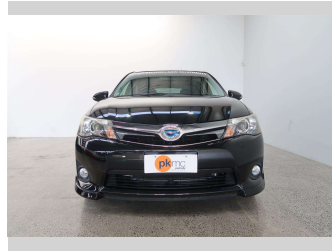

2014 Toyota Corolla Fielder WXB

Purchase Price

\$15,990

Includes GST
Excludes on-road costs of \$550

Finance may be available on this vehicle. Ask one of our friendly staff for more information.

Gain peace of mind with Mechanical Breakdown Insurance. **Ask us how.**

Body Style

5 door, Station Wagon

Odometer

71,900 km

Engine

1500 cc, Hybrid

Fuel Type

Hybrid

Transmission

Automatic, Front Wheel

Wheels

-

VIN

7AT0H607X23072280

Interior

Black, Leather / Alcantara

Seats

5 seats, Leather / Alcantara

CO2 Emissions

★★★★☆

93 grams/km

Energy Economy

★★★★☆☆

**Annual fuel cost of \$1,530
3.9L per 100km**