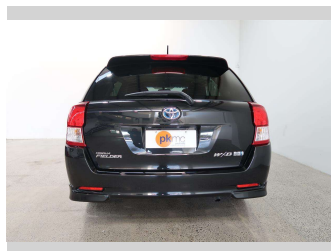

# 2014 Toyota Corolla WXB TOURER

Purchase Price

**\$17,990**

Includes GST  
Excludes on-road costs of \$550

Finance may be available on this vehicle. Ask one of our friendly staff for more information.

Gain peace of mind with Mechanical Breakdown Insurance. **Ask us how.**

Body Style

**5 door, Station Wagon**

Odometer

**71,040 km**

Engine

**1500 cc, Hybrid**

Fuel Type

**Hybrid**

Transmission

**Automatic, Front Wheel**

Wheels

-

VIN

**7AT0H607X23072280**

Interior

**Black, Leather / Alcantara**