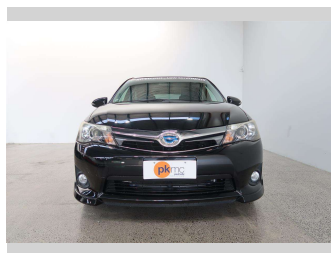

# 2014 Toyota Corolla WXB TOURER

Purchase Price

**\$17,990**

Includes GST  
Excludes on-road costs of \$550

Finance may be available on this vehicle. Ask one of our friendly staff for more information.

Gain peace of mind with Mechanical Breakdown Insurance. **Ask us how.**

Body Style

**5 door, Station Wagon**

Odometer

**71,040 km**

Engine

**1500 cc, Hybrid**

Fuel Type

**Hybrid**

Transmission

**Automatic, Front Wheel**

Wheels

-

VIN

**7AT0H607X23072280**

Interior

**Black, Leather / Alcantara**

Seats

**5 seats, Leather / Alcantara**

CO2 Emissions

★★★★☆

**93 grams/km**

Energy Economy

★★★★☆☆

**Annual fuel cost of \$1,530  
3.9L per 100km**